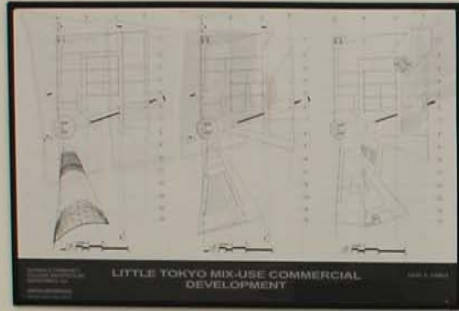

EXIT

EXIT

SPRING 2011 TO FALL 2011

SEVAN BARSEGHIAN  
RONALD HERNANDEZ  
ERIK LIU  
AREDA MEHRABIANMADRIGAN  
MANUEL ORDIZCO

FEATURING  
ADVANCED REVIT  
ARCHITECTURE CLASS  
STUDENT WORKS

GLENDALE COMMUNITY COLLEGE  
ARCHITECTURE DEPARTMENT  
2ND ANNUAL STUDENT PROJECTS  
EXHIBITION  
FEB 21 TO MAR 2, 2012  
GLENDALE COLLEGE LIBRARY ART GALLERY