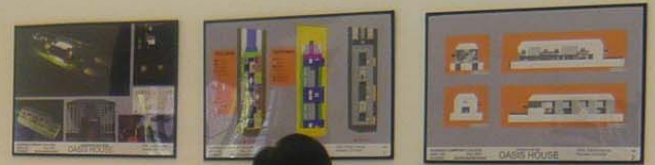

EXIT

SPRING 2011 TO FALL 2011  
SEVAN BARSEGHIAN  
RONALD HERNANDEZ  
ERIK LIU  
AREGA MEHRABIANDEGANI  
MANUEL OROZCO  
FEATURING  
ADVANCED PRVET  
ARCHITECTURE CLASS  
STUDENT WORKS

GLENDALE COMMUNITY COLLEGE  
ARCHITECTURE DEPARTMENT  
3RD ANNUAL STUDENT PROJECT  
EXHIBITION  
FEB 21 TO MAR 2, 2011  
GLENDALE COLLEGE LIBRARY ART GALLERY