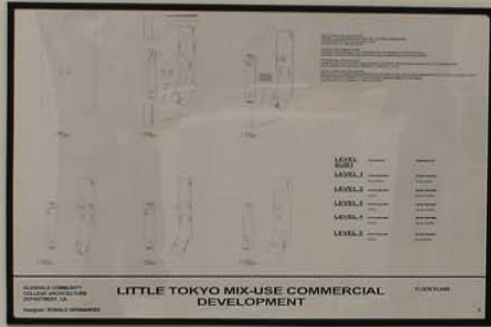

EXIT

EXIT

SPRING 2011 TO FALL 2011

SEVAN BARSEGHIAN  
RONALD HERNANDEZ  
ERIK LIU  
AREDA MEHRABIANMADRIGAN  
MANUEL ORDIZCO

FEATURING  
ADVANCED REVIT  
ARCHITECTURE CLASS  
STUDENT WORKS

GLENDALE COMMUNITY COLLEGE  
ARCHITECTURE DEPARTMENT  
2ND ANNUAL STUDENT PROJECTS  
EXHIBITION  
FEB 21 TO MAR 2, 2012  
GLENDALE COLLEGE LIBRARY ART GALLERY