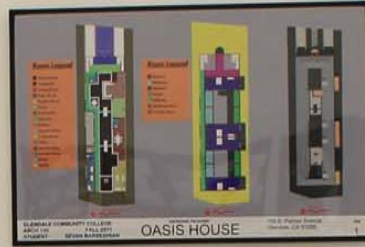

EXIT

EXIT

SPRING 2011 TO FALL 2011

SEVAN BARSEGHIAN  
RONALD HERNANDEZ  
ERIK LIU  
AREDA MEHRABIANMADRIGAN  
MANUEL ORDIZCO

FEATURING  
ADVANCED REVIT  
ARCHITECTURE CLASS  
STUDENT WORKS

GLENDALE COMMUNITY COLLEGE  
ARCHITECTURE DEPARTMENT  
2ND ANNUAL STUDENT PROJECTS  
EXHIBITION  
FEB 21 TO MAR 2, 2012  
GLENDALE COLLEGE LIBRARY ART GALLERY