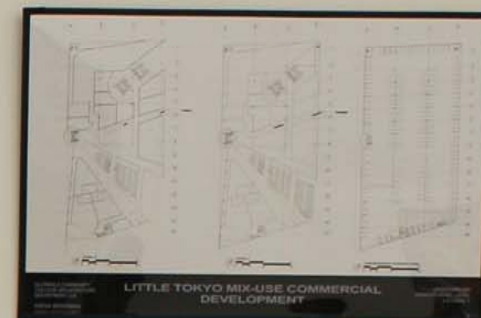

EXIT

EXIT

SPRING 2011 TO FALL 2011

SEVAN BARSEGHIAN  
RONALD HERNANDEZ  
ERIK LIU  
AREDA MEHRABIANMADRIGAN  
MANUEL ORDIZCO

FEATURING  
ADVANCED REVIT  
ARCHITECTURE CLASS  
STUDENT WORKS

GLENDALE COMMUNITY COLLEGE  
ARCHITECTURE DEPARTMENT  
2ND ANNUAL STUDENT PROJECTS  
EXHIBITION  
FEB 21 TO MAR 2, 2012  
GLENDALE COLLEGE LIBRARY ART GALLERY