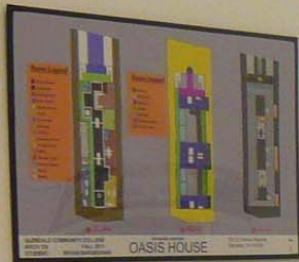

SPRING 2011 TO FALL 2011
DONALD BAIRD/STUBBINS
RONALD FERNANDEZ/STUBBINS
ERIK LEIS/STUBBINS
JAMES BENHAM/STUBBINS
MANUEL OCHOA/STUBBINS
FEATURING
RENDERINGS BY
ARCHITECTURE CL
STUDENT WORK