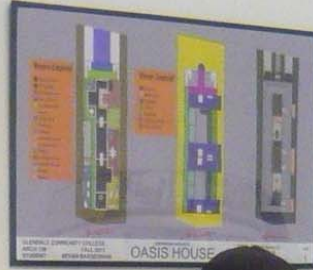

EXIT

SPRING 2011 TO FALL 2011  
SEVAN BARSEGHIAN  
RONALD HERNANDEZ  
ERIK LIU  
AREGA MEHRABIANDEGANI  
MANUEL OROZCO  
FEATURING  
ADVANCED PRVET  
ARCHITECTURE CLASS  
STUDENT WORKS

GLENDALE COMMUNITY COLLEGE  
ARCHITECTURE DEPARTMENT  
3RD ANNUAL STUDENT PROJECT  
EXHIBITION  
FEB 21 TO MAR 2, 2011  
GLENDALE COLLEGE LIBRARY ART GALLERY

EXIT

EXIT

SPRING 2011 TO FALL 2011  
SEVAN BARSSEGHIAN  
RONALD HERNANDEZ  
ERIK LIU  
ANQA MEHRABANADEGAN  
MAMUEL ORZOCO  
FEATURING  
ADVANCED LEVEL  
ARCHITECTURE CLASS  
STUDENT WORKS

COLLEGE  
WITHOUT  
COURTS  
VISION  
RE-IMAGINE  
ILLINOIS

EXIT

SPRING 2013  
DEVAN RAY  
RONALD HE  
SHARAB  
ADNA  
ARCHITECT  
STUDIO  
UNDALE COMMUNITY COLLEGE  
ARCHITECTURE DEPARTMENT  
ANNUAL STUDENT PROJECTS  
EXHIBITION  
FEB 21 TO MAR 2, 2013  
800 LIBRARY ART GALLERY