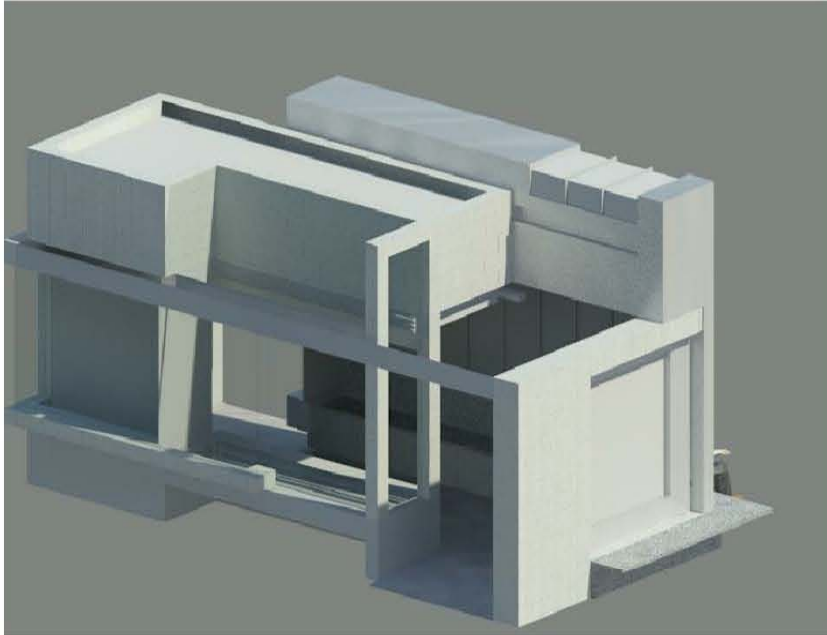

GLENDALE COMMUNITY COLLEGE - SPRING 2010
ADVANCED REVIT ARCHITECTURE - ARCH 251

Student Name:

Carisma Ramirez