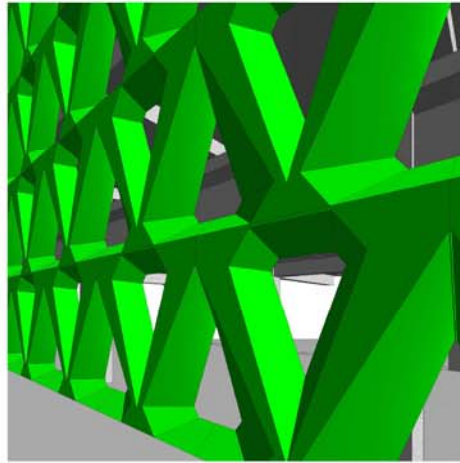

Student Name:

**Kurniawati Handojo**

GLENDALE COMMUNITY COLLEGE - SPRING 2011  
ADVANCED REVIT ARCHITECTURE - ARCH 251

Student Name:

**Philip C. Rubin**

1 PANORAMA

GLENDALE COMMUNITY COLLEGE - SPRING 2010  
ADVANCED REVIT ARCHITECTURE - ARCH 251