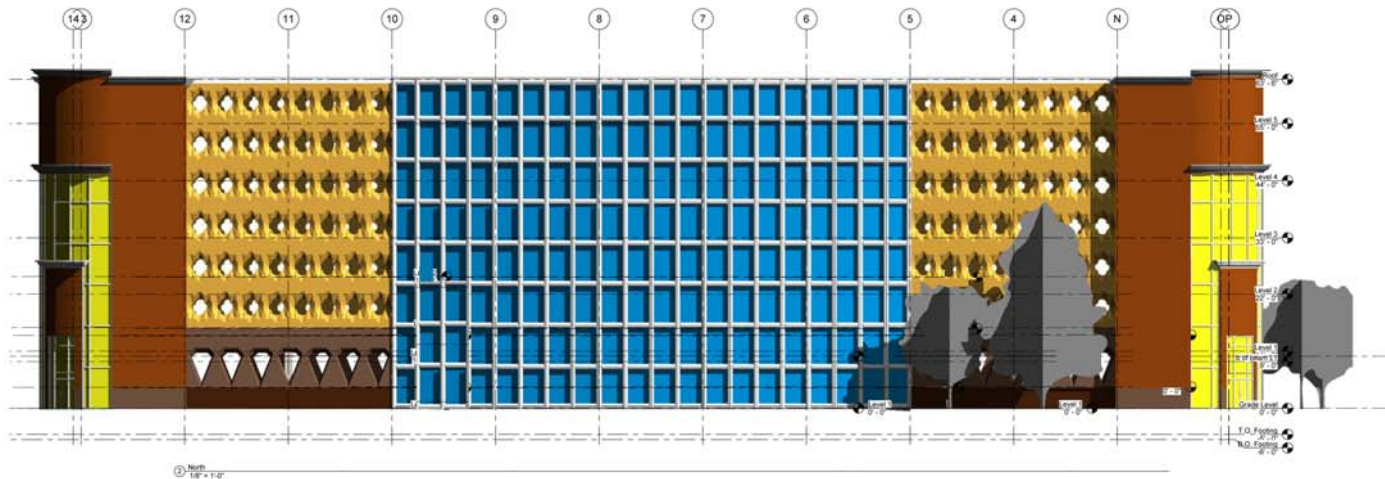

**Gayane Azaryan**

① 10' 0" 10' 0"

② 10' 0" 10' 0"

③ 10' 0" 10' 0"

④ 10' 0" 10' 0"

⑤ 10' 0" 10' 0"

⑥ 10' 0" 10' 0"

**GLENDALE COMMUNITY COLLEGE - FALL 2010**  
**ADVANCED REVIT ARCHITECTURE - ARCH 251**

Student Name:

**Gayane Azaryan**

**GLENDALE COMMUNITY COLLEGE - SPRING 2010  
 ADVANCED REVIT ARCHITECTURE - ARCH 251**

Student Name:  
**Gayane Azaryan**

© 2011  
12/1/10

© 2011  
12/1/10

**AUTOCAD 3D FILE**