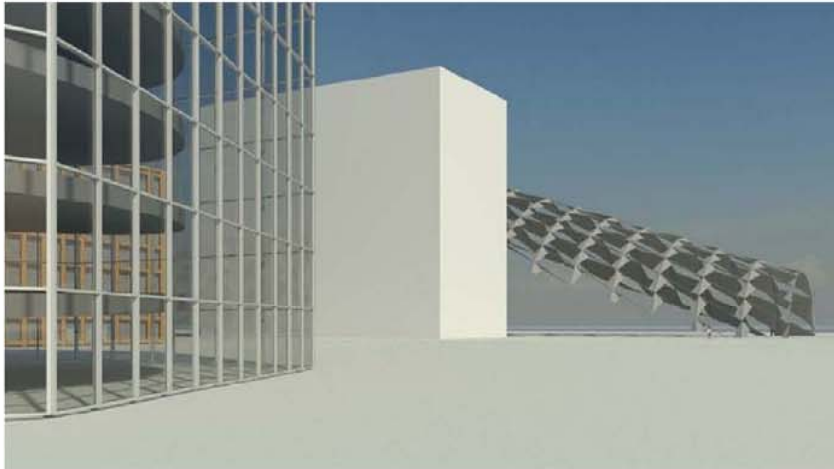

Student Name:

**Armando Lopez-Carlos**

**GLENDALE COMMUNITY COLLEGE - FALL 2010  
ADVANCED REVIT ARCHITECTURE - ARCH 251**

Student Name:

**Armando Lopez-Carlos**

GLENDALE COMMUNITY COLLEGE - FALL 2010  
ADVANCED REVIT ARCHITECTURE - ARCH 251