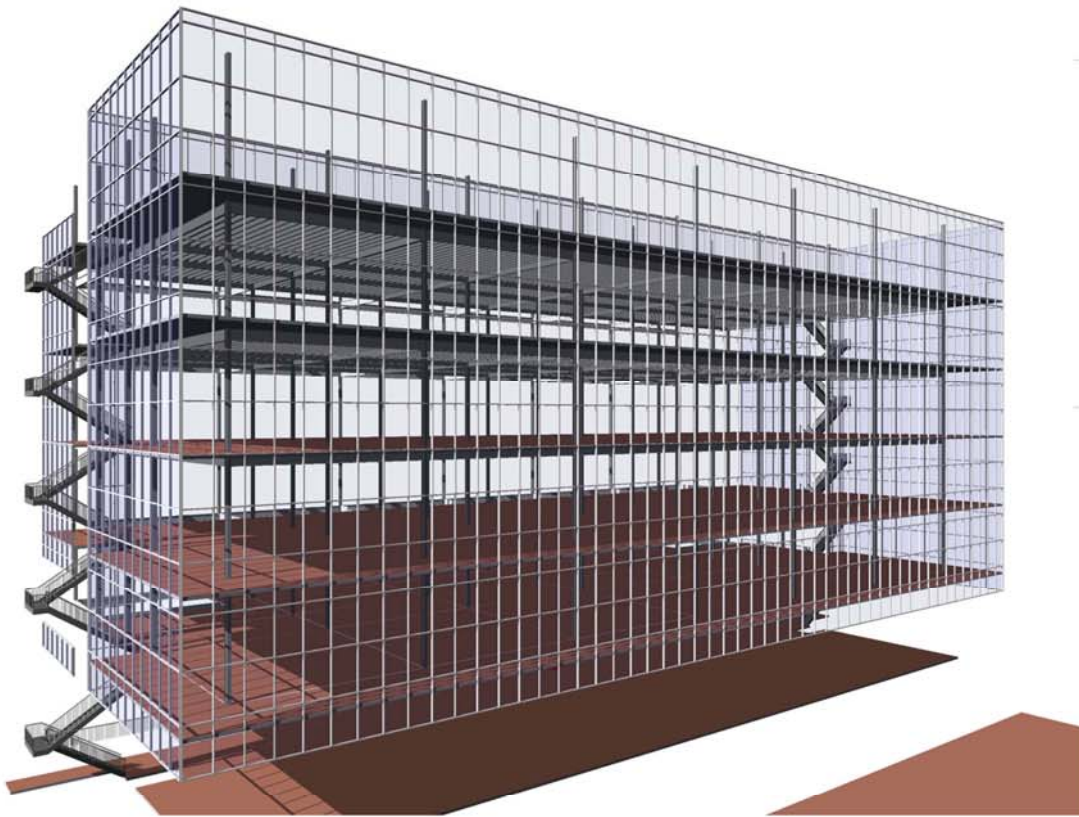

© 2011  
12/1/10

**PARAMETRIC CANOPY MODEL**

**GLENDALE COMMUNITY COLLEGE - SPRING 2010  
ADVANCED REVIT ARCHITECTURE - ARCH 251**

Student Name:

**Gayane Azaryan**

CONCEPTUAL MODEL

CUSTOM SHELL PANEL DESIGN