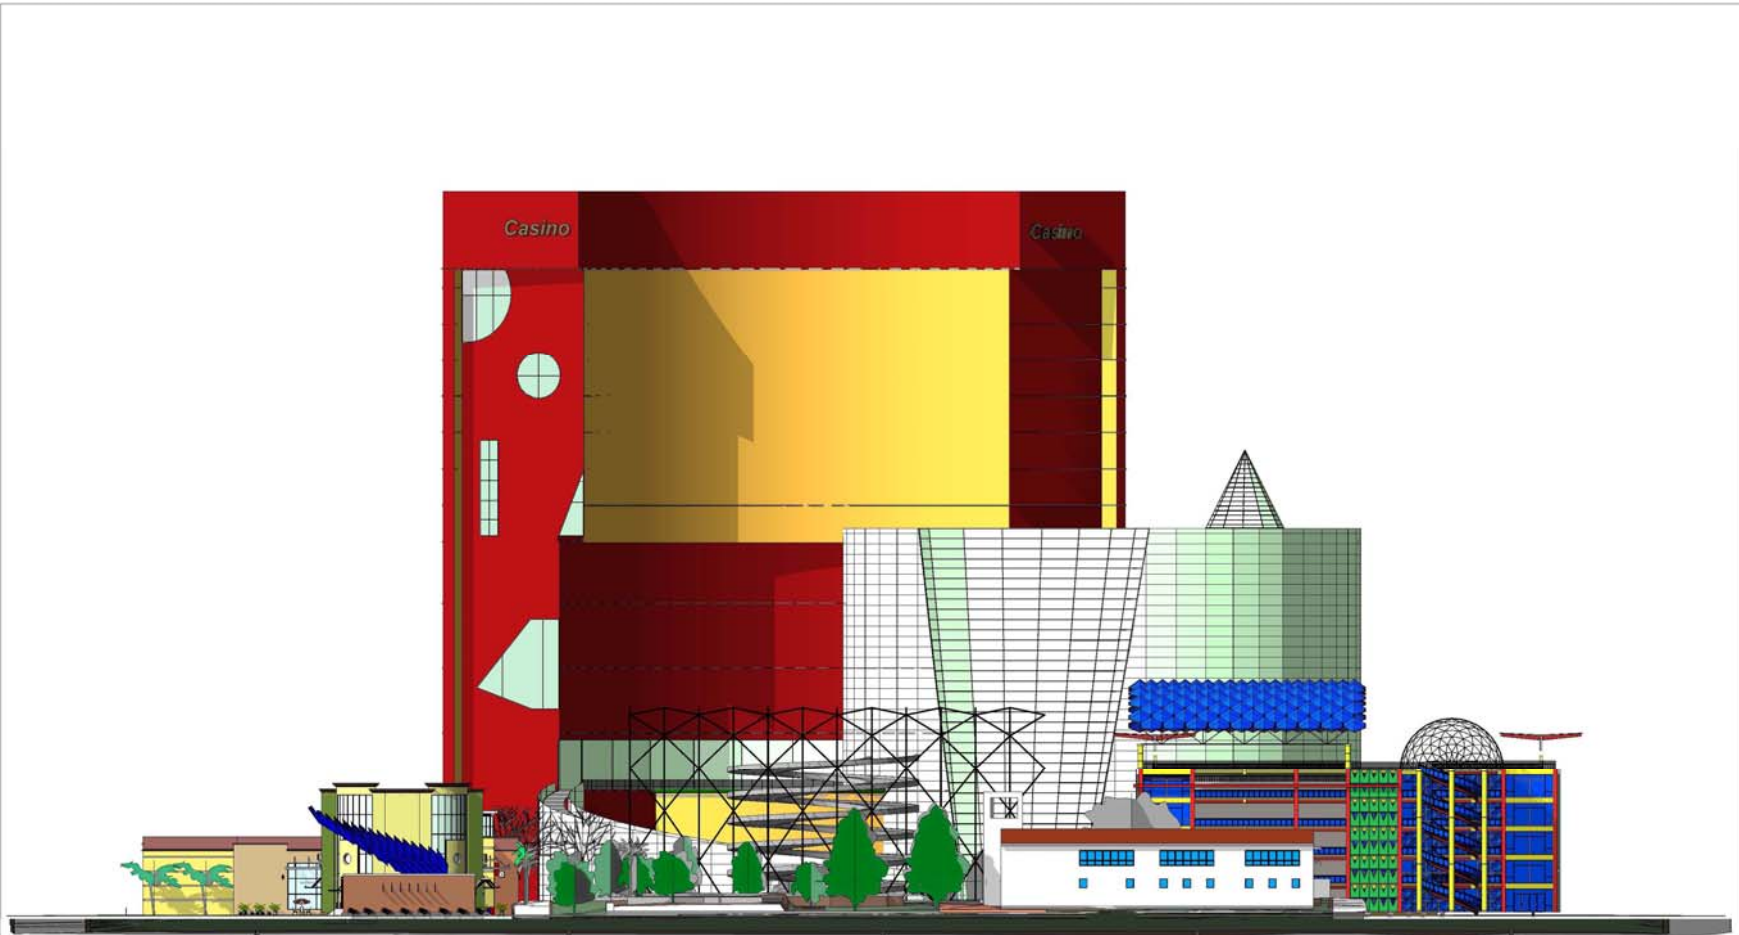

**Carisma Ramirez**

LAMELLA SHELL SOUTH EAST VIEW

GLENDALE COMMUNITY COLLEGE - SPRING 2010  
ADVANCED REVIT ARCHITECTURE - ARCH 251

Student Name:

**Delia Garcia**

GLENDALE COMMUNITY COLLEGE - FALL 2010  
ADVANCED REVIT ARCHITECTURE - ARCH 251

Student Name:

**Gayane Azaryan**

① Panoramic West Elevation  
1/8" = 1'-0"

GLENDALE COMMUNITY COLLEGE - FALL 2010  
ADVANCED REVIT ARCHITECTURE - ARCH 251

Student Name:

**Gayane Azaryan**

① Panoramic South Elevation  
① 1-30'