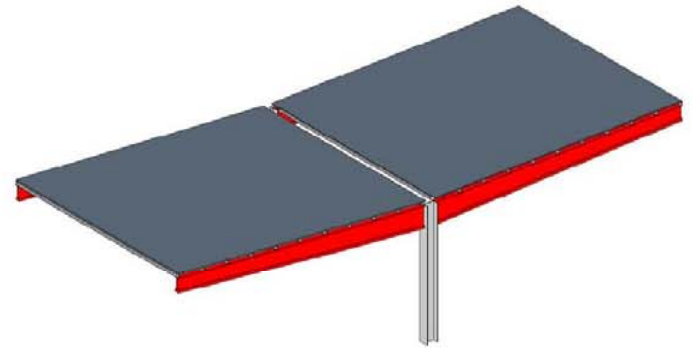

Student Name:

**Designer**

© 2010 Revit

GLENDALE COMMUNITY COLLEGE - FALL 2010  
ADVANCED REVIT ARCHITECTURE - ARCH 251

Student Name:

Armando Lopez-Carlos

**GLENDALE COMMUNITY COLLEGE - FALL 2010  
ADVANCED REVIT ARCHITECTURE - ARCH 251**