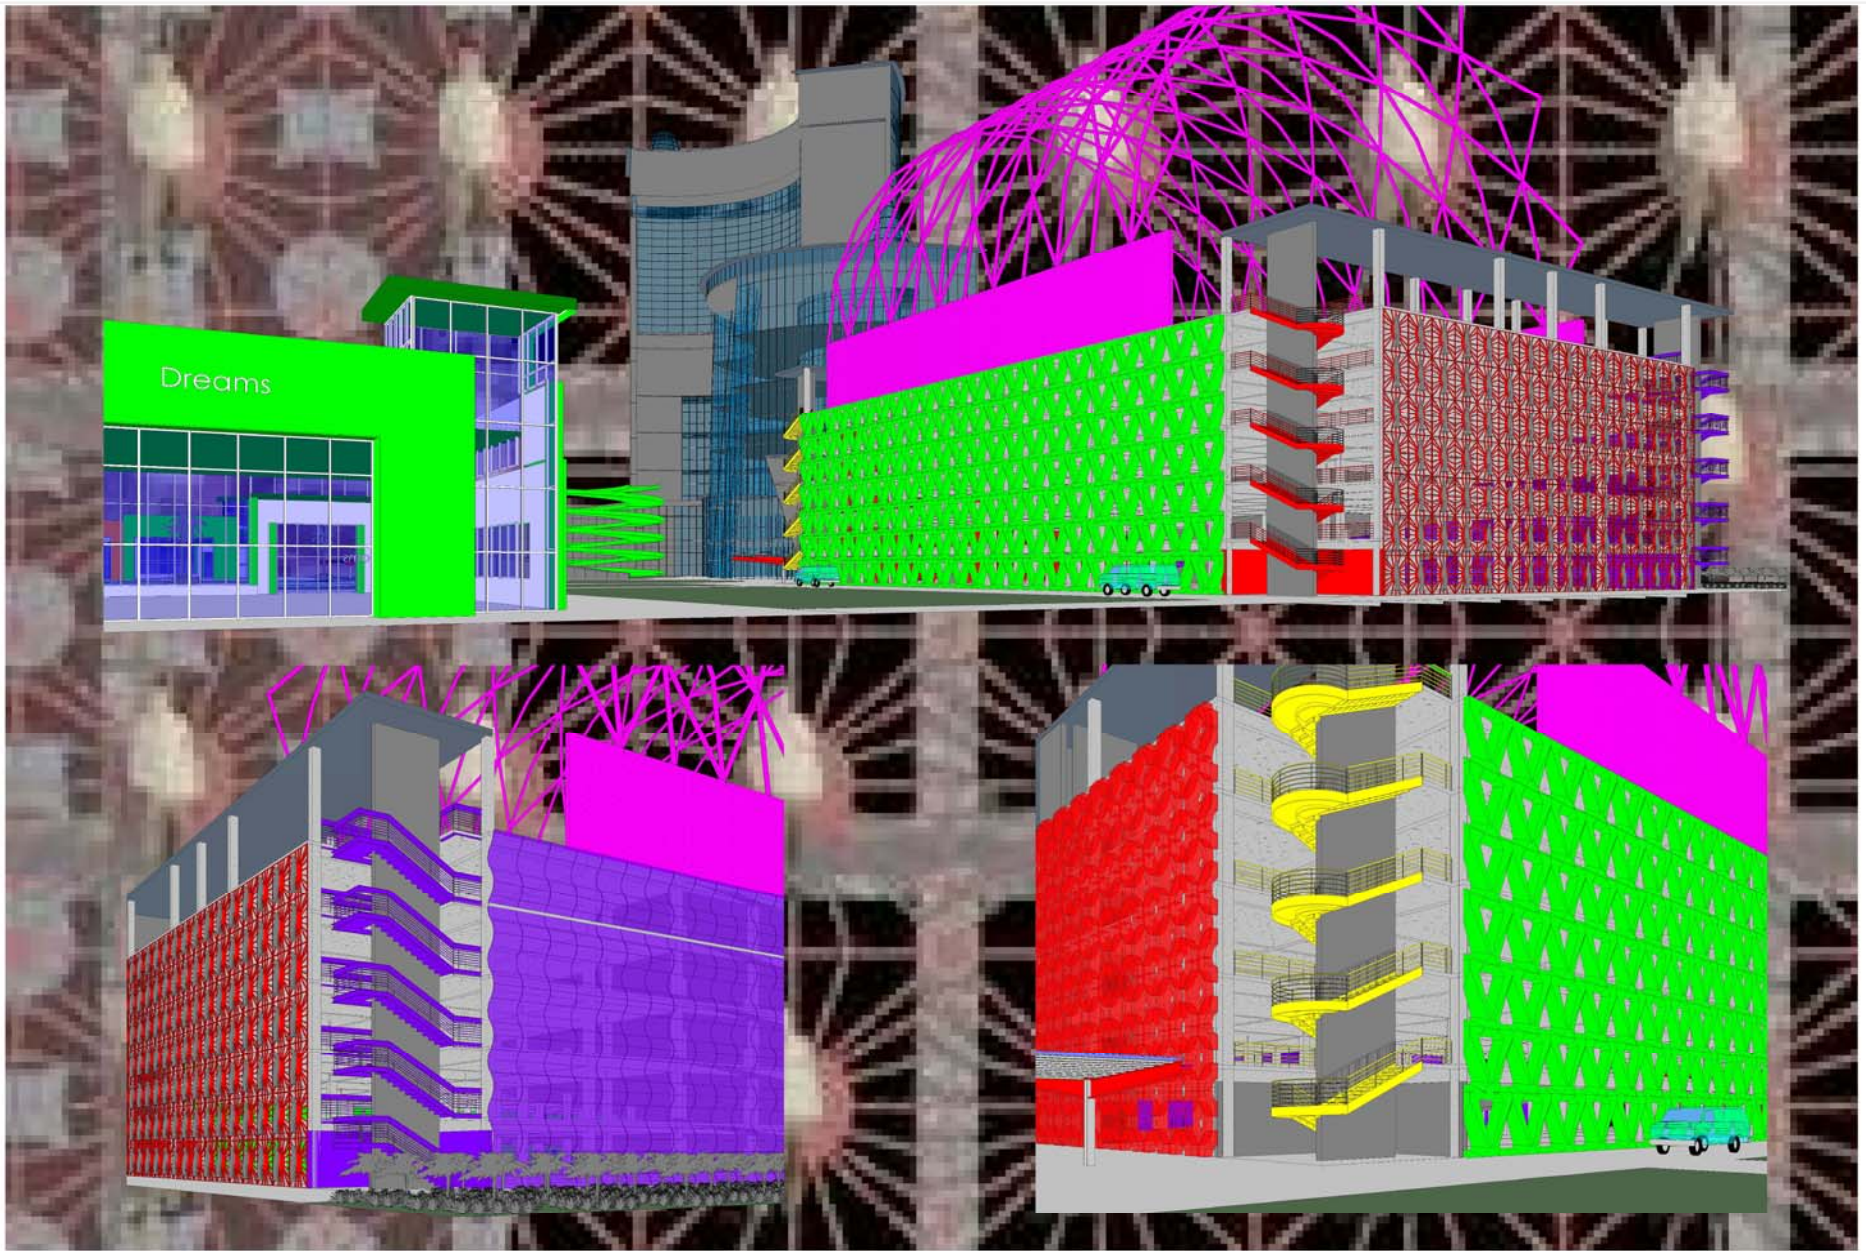

GLENDALE COMMUNITY COLLEGE - SPRING 2011
ADVANCED REVIT ARCHITECTURE - ARCH 251

Student Name:

Philip C. Rubin