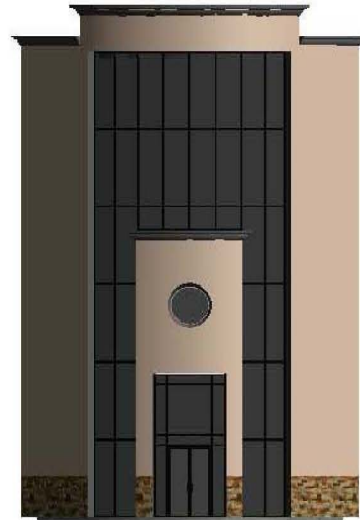

01 - tower and building

02 - retail store and parking 2

GLENDALE COMMUNITY COLLEGE - FALL 2009  
ADVANCED REVIT ARCHITECTURE - ARCH 251

Student Name:

**Varand Abrahamian**

**GLENDALE COMMUNITY COLLEGE - FALL 2010  
ADVANCED REVIT ARCHITECTURE - ARCH 251**