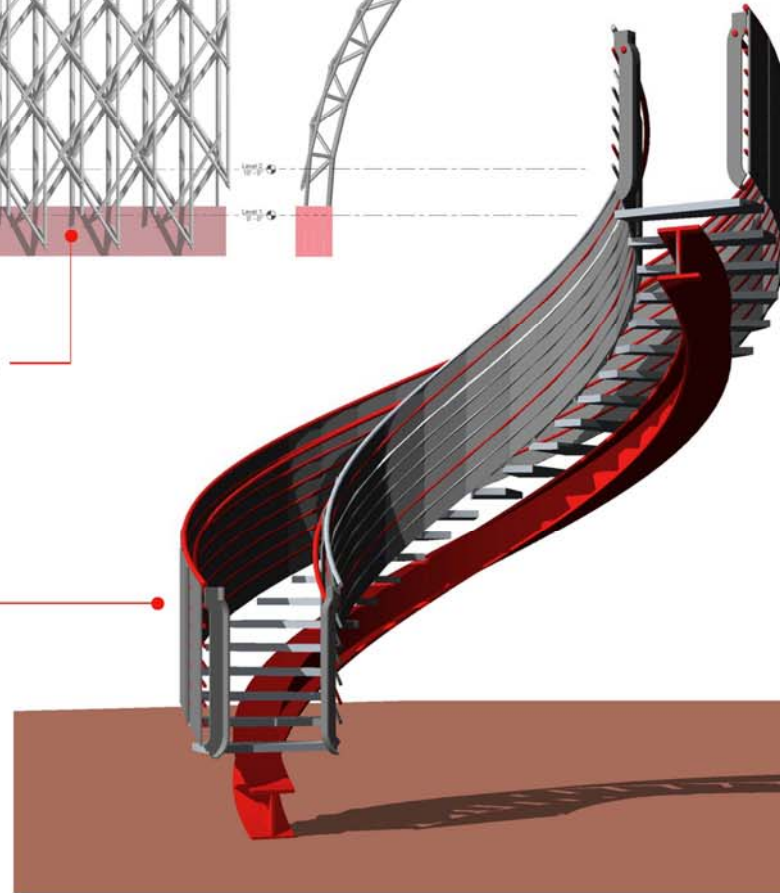

CUSTOM LAMELLA ROOF FRAMING