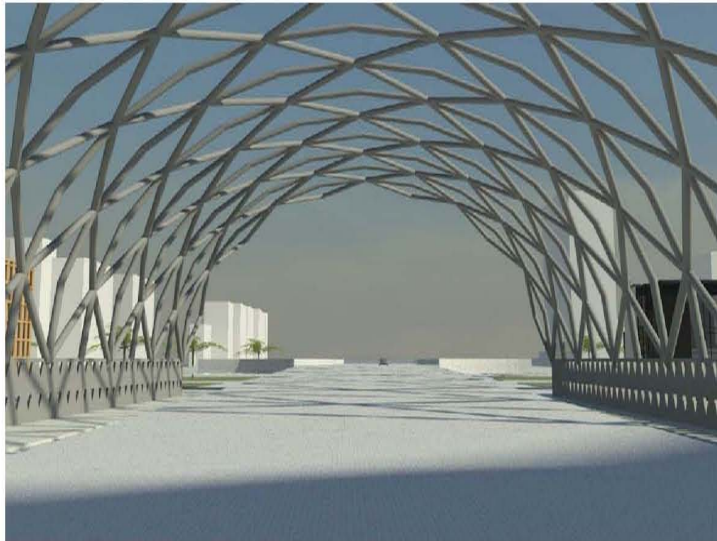

**GLENDALE COMMUNITY COLLEGE - FALL 2010
ADVANCED REVIT ARCHITECTURE - ARCH 251**

Student Name:

Armando Lopez-Carlos