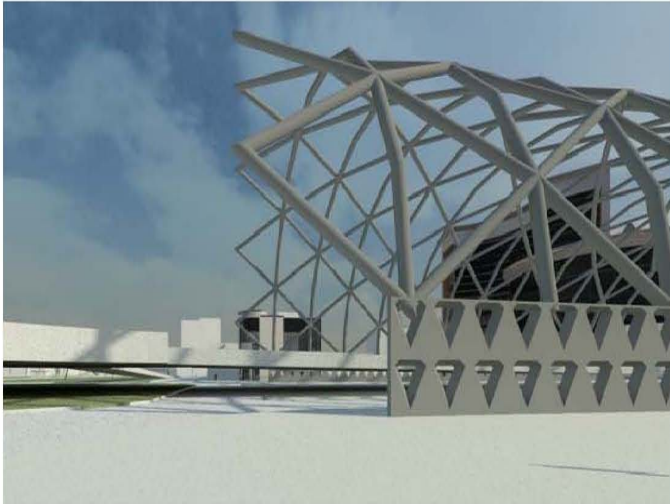

**GLENDALE COMMUNITY COLLEGE - FALL 2010
ADVANCED REVIT ARCHITECTURE - ARCH 251**

Student Name:

Armando Lopez-Carlos