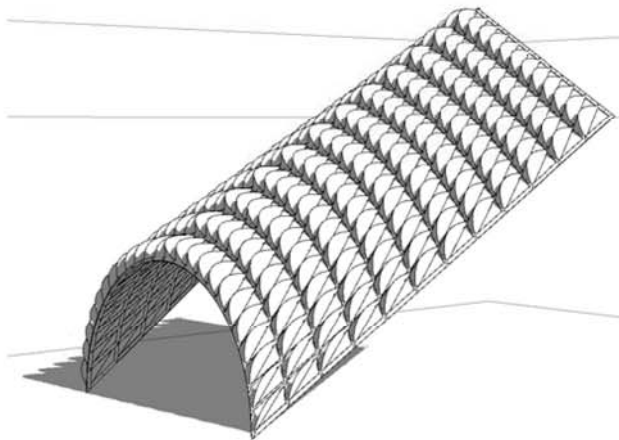

© 2011  
12/1/10

**PARAMETRIC CANOPY MODEL**

**GLENDALE COMMUNITY COLLEGE - SPRING 2010  
ADVANCED REVIT ARCHITECTURE - ARCH 251**

Student Name:

**Gayane Azaryan**

CONCEPTUAL MODEL

CUSTOM SHELL PANEL DESIGN