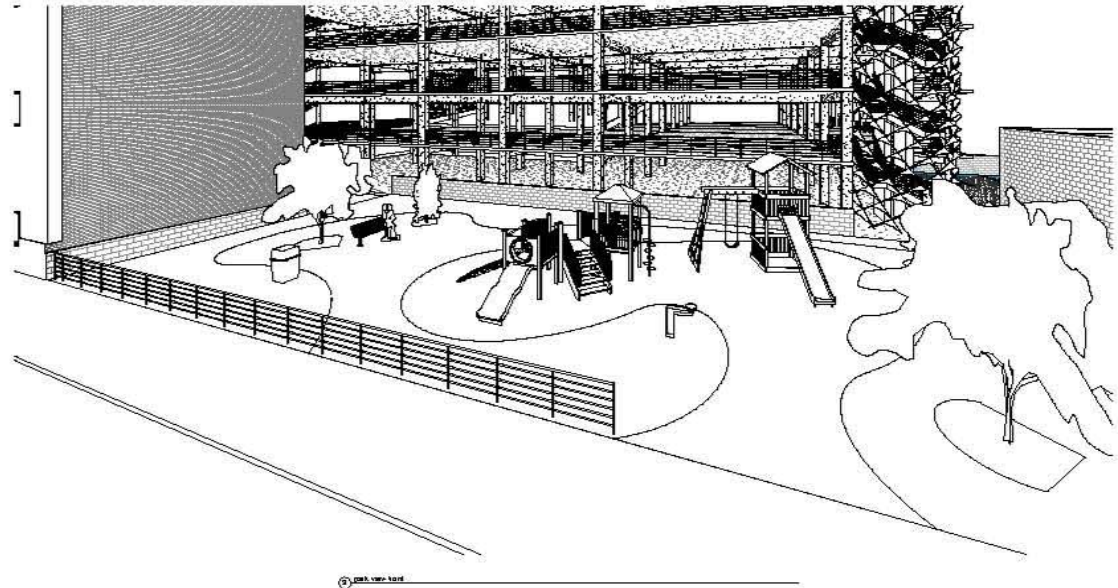

GLENDALE COMMUNITY COLLEGE - FALL 2009
ADVANCED REVIT ARCHITECTURE - ARCH 251

Student Name:

Varand Abrahamian