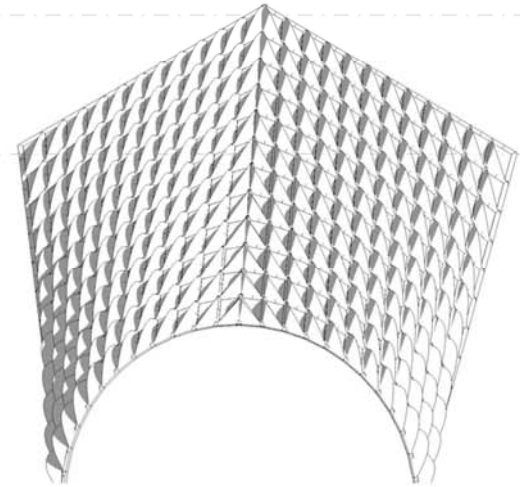

© 2011  
12/1/10

**PARAMETRIC CANOPY MODEL**

**GLENDALE COMMUNITY COLLEGE - SPRING 2010  
ADVANCED REVIT ARCHITECTURE - ARCH 251**

Student Name:

**Gayane Azaryan**

CONCEPTUAL MODEL

CUSTOM SHELL PANEL DESIGN