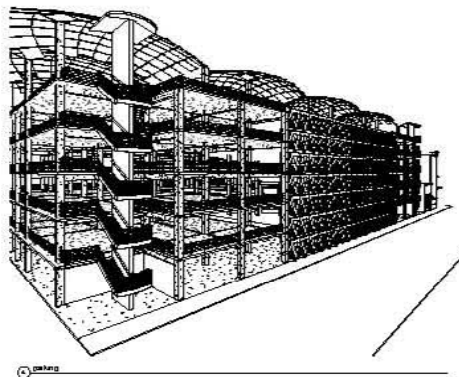

GLENDALE COMMUNITY COLLEGE - FALL 2009
ADVANCED REVIT ARCHITECTURE - ARCH 251

Student Name:

Varand Abrahamian