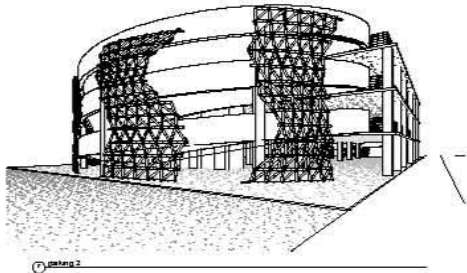

GLENDALE COMMUNITY COLLEGE - FALL 2009
ADVANCED REVIT ARCHITECTURE - ARCH 251

Student Name:

Varand Abrahamian