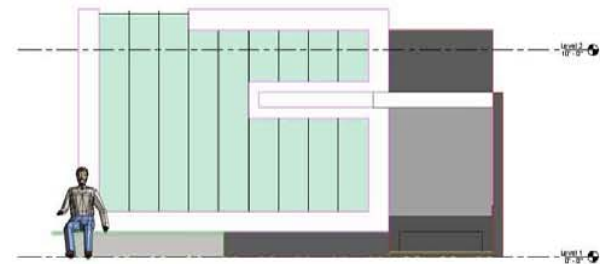

© 2010 Revit

GLENDALE COMMUNITY COLLEGE - FALL 2010
ADVANCED REVIT ARCHITECTURE - ARCH 251

Student Name:

Armando Lopez-Carlos