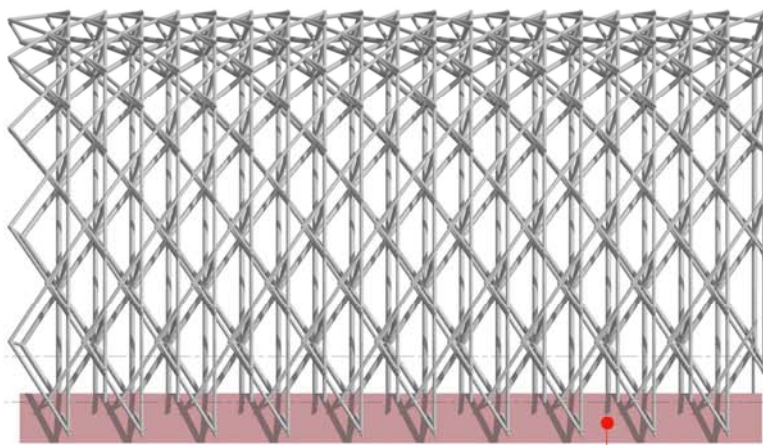

**Gayane Azaryan**

CUSTOM LAMELLA  
ROOF FRAMIG

CUSTOM MULLION DESIGN

CUSTOM CURTAIN WALL PATTERN

**GLENDALE COMMUNITY COLLEGE - SPRING 2010**  
**ADVANCED REVIT ARCHITECTURE - ARCH 251**

Student Name:

**Gayane Azaryan**