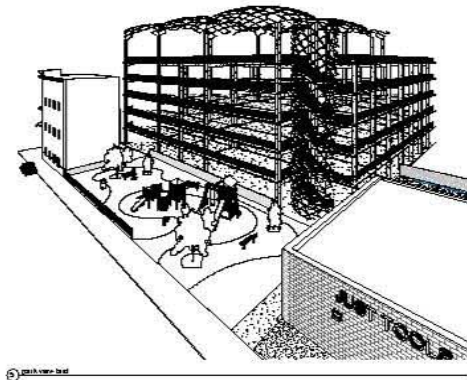

GLENDALE COMMUNITY COLLEGE - FALL 2009
ADVANCED REVIT ARCHITECTURE - ARCH 251

Student Name:

Varand Abrahamian