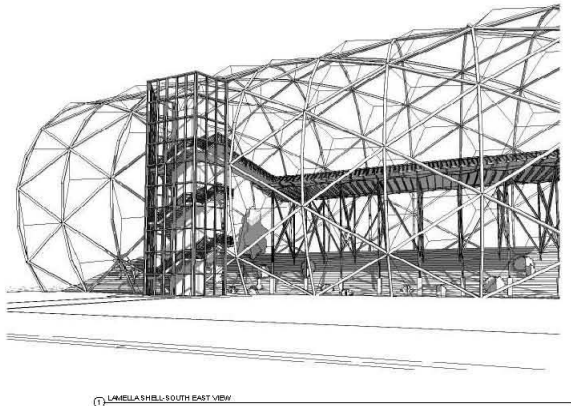

LAMELLA SHELL SOUTH EAST VIEW