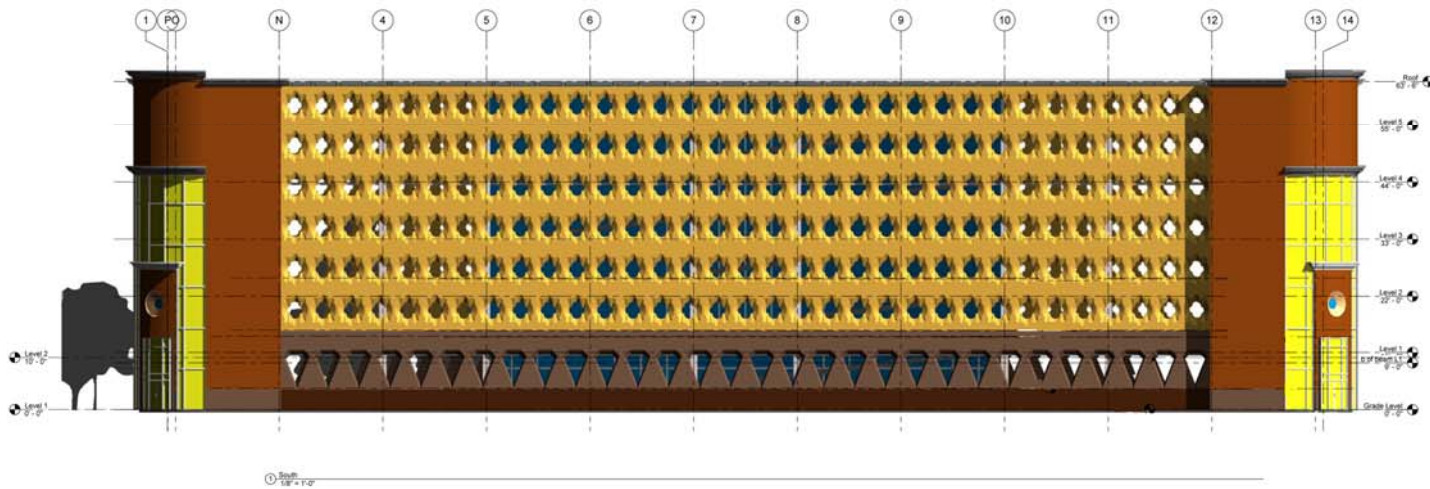

**GLENDALE COMMUNITY COLLEGE - SPRING 2010
ADVANCED REVIT ARCHITECTURE - ARCH 251**

Student Name:
Gayane Azaryan