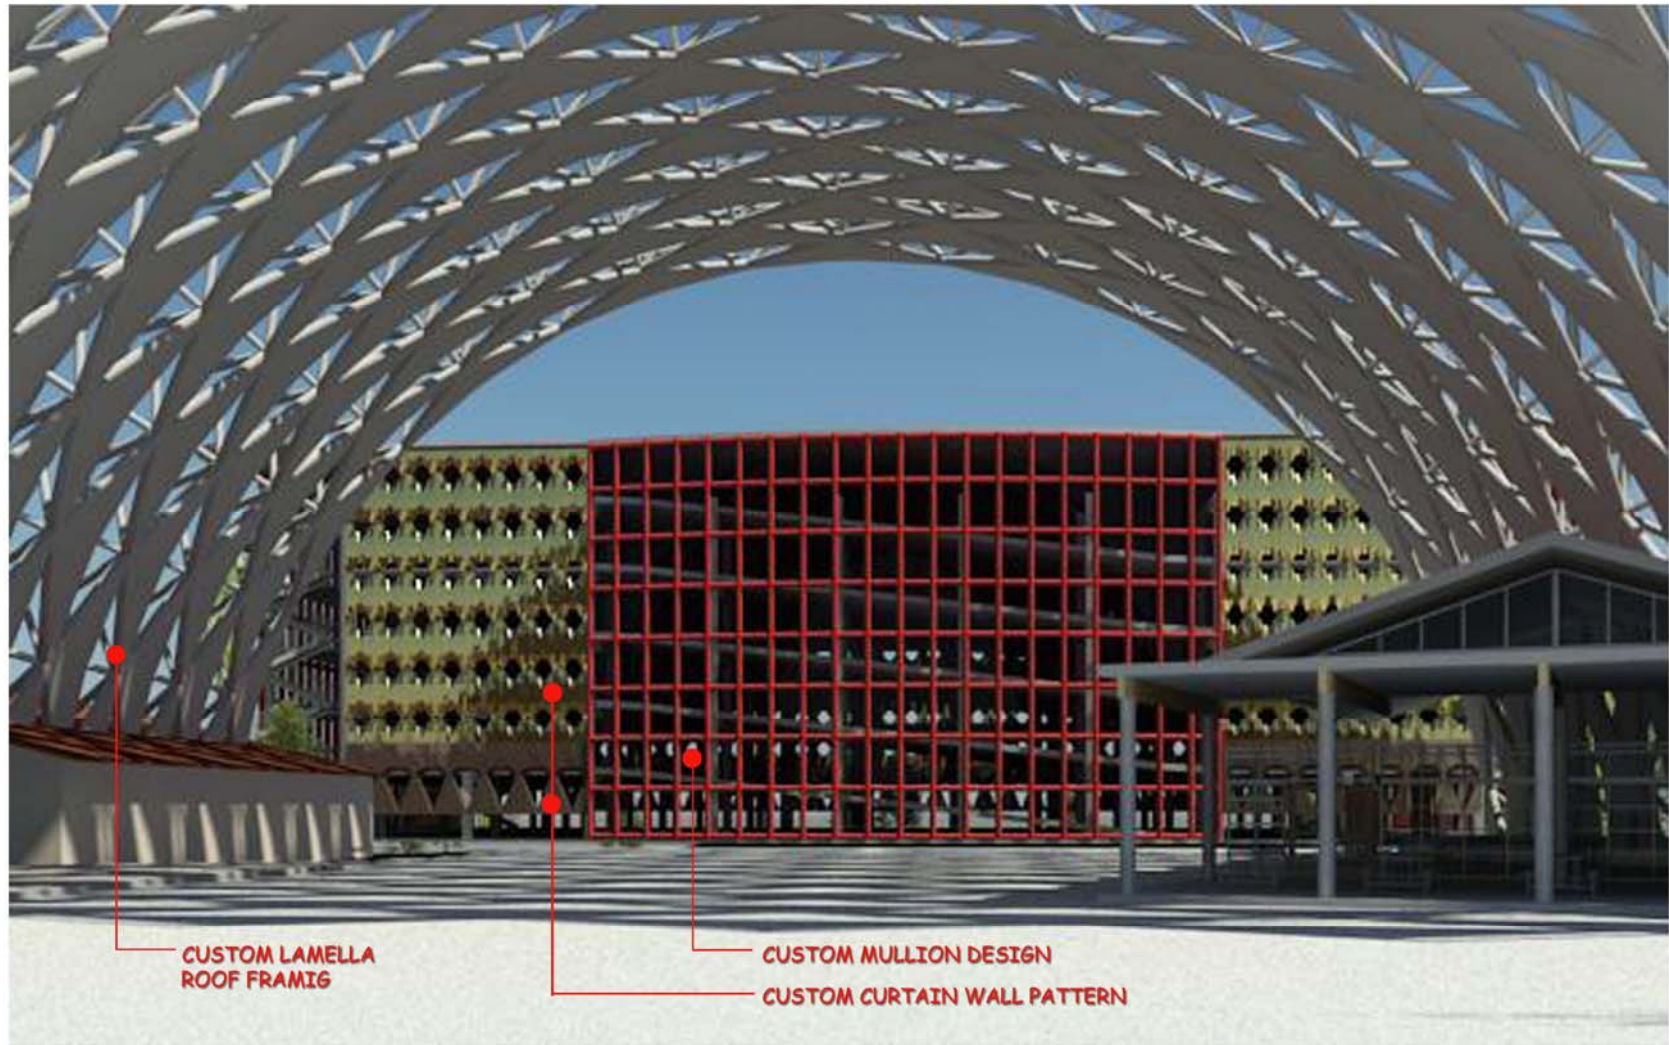

CUSTOM LAMELLA
ROOF FRAMIG

CUSTOM MULLION DESIGN

CUSTOM CURTAIN WALL PATTERN

GLENDALE COMMUNITY COLLEGE - SPRING 2010
ADVANCED REVIT ARCHITECTURE - ARCH 251

Student Name:

Gayane Azaryan