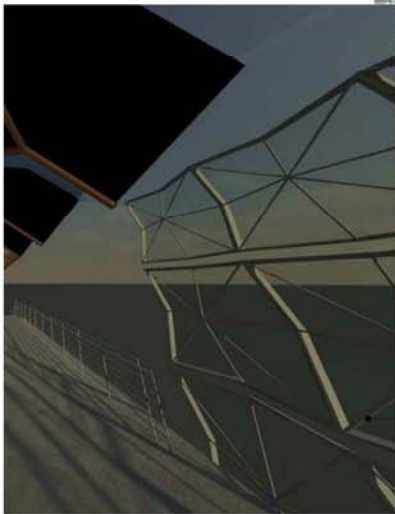

Student Name:

**RUZANNA HOVHANNISYAN**

CURTAIN WALL

CIRCULAR STAIRS  
WEST ELEVATION

STAIRS  
NORTH ELEVATION

VIEW FROM  
LEVEL 5

PARKING VIEW  
NORTH ELEVATION

GLENDALE COMMUNITY COLLEGE - SPRING 2010  
ADVANCED REVIT ARCHITECTURE - ARCH 251