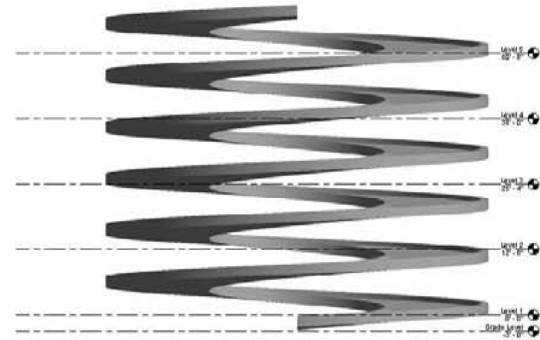

Student Name:

**Armando Lopez-Carlos**

**GLENDALE COMMUNITY COLLEGE - FALL 2010  
ADVANCED REVIT ARCHITECTURE - ARCH 251**

Student Name:

**Armando Lopez-Carlos**

GLENDALE COMMUNITY COLLEGE - FALL 2010  
ADVANCED REVIT ARCHITECTURE - ARCH 251