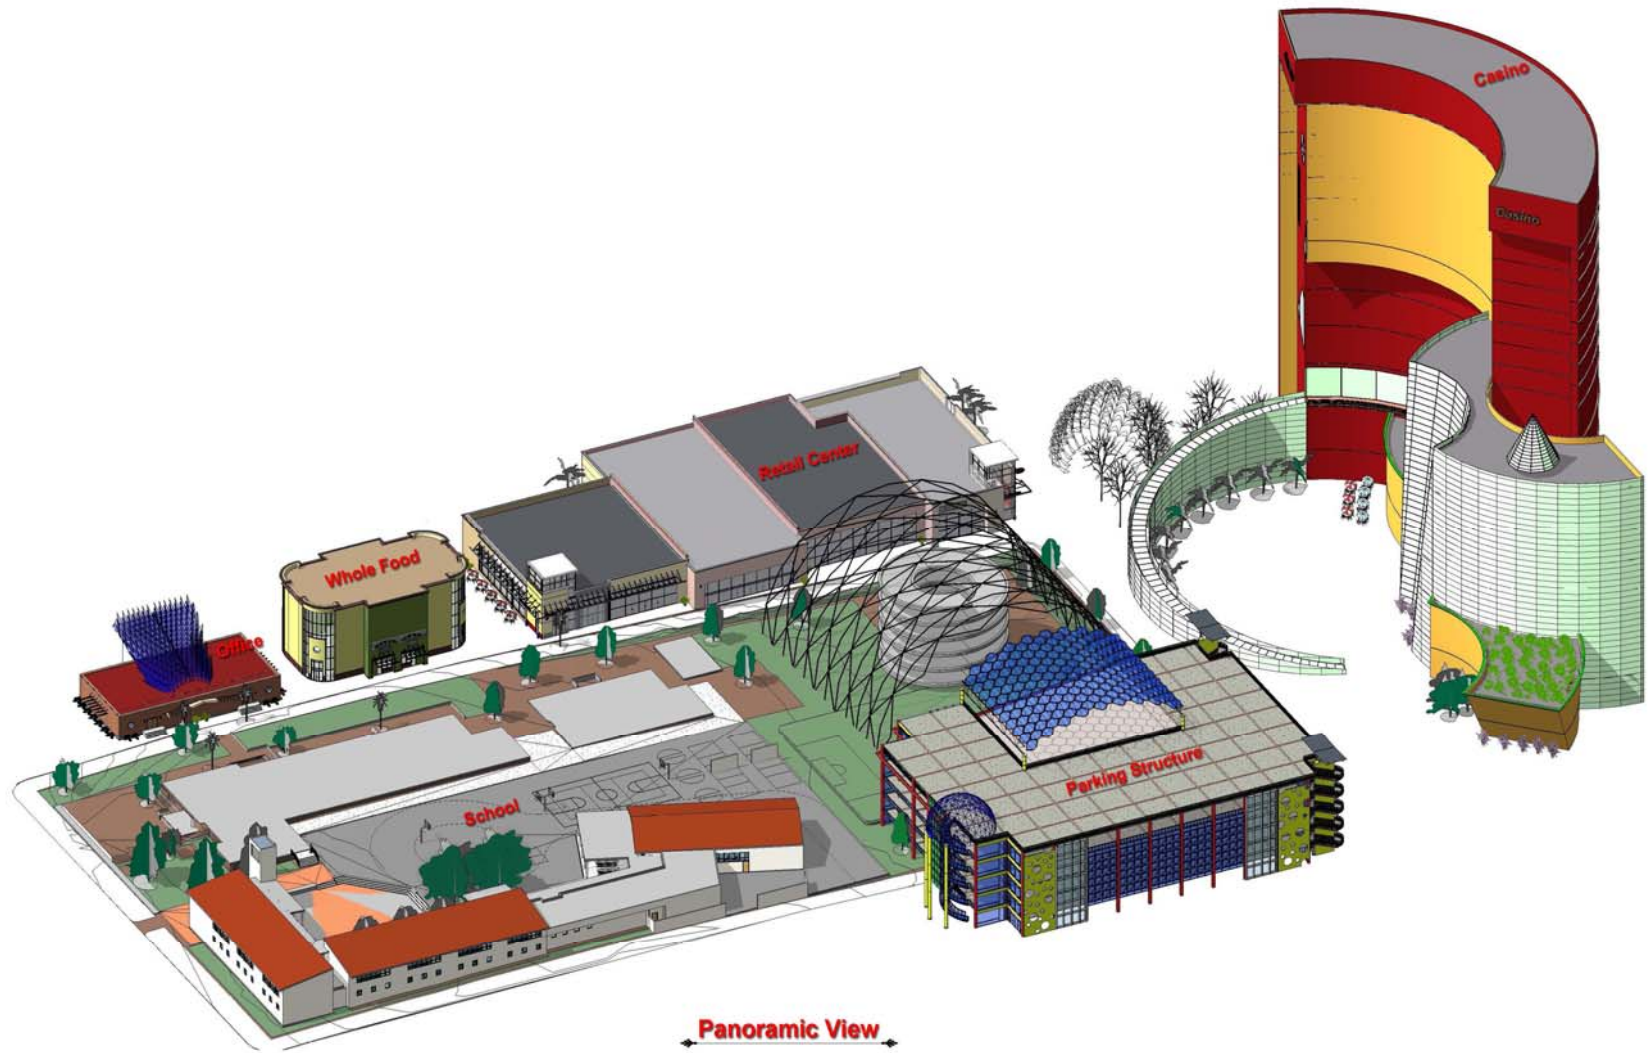

GLENDALE COMMUNITY COLLEGE - FALL 2010
ADVANCED REVIT ARCHITECTURE - ARCH 251

Student Name:

Gayane Azaryan