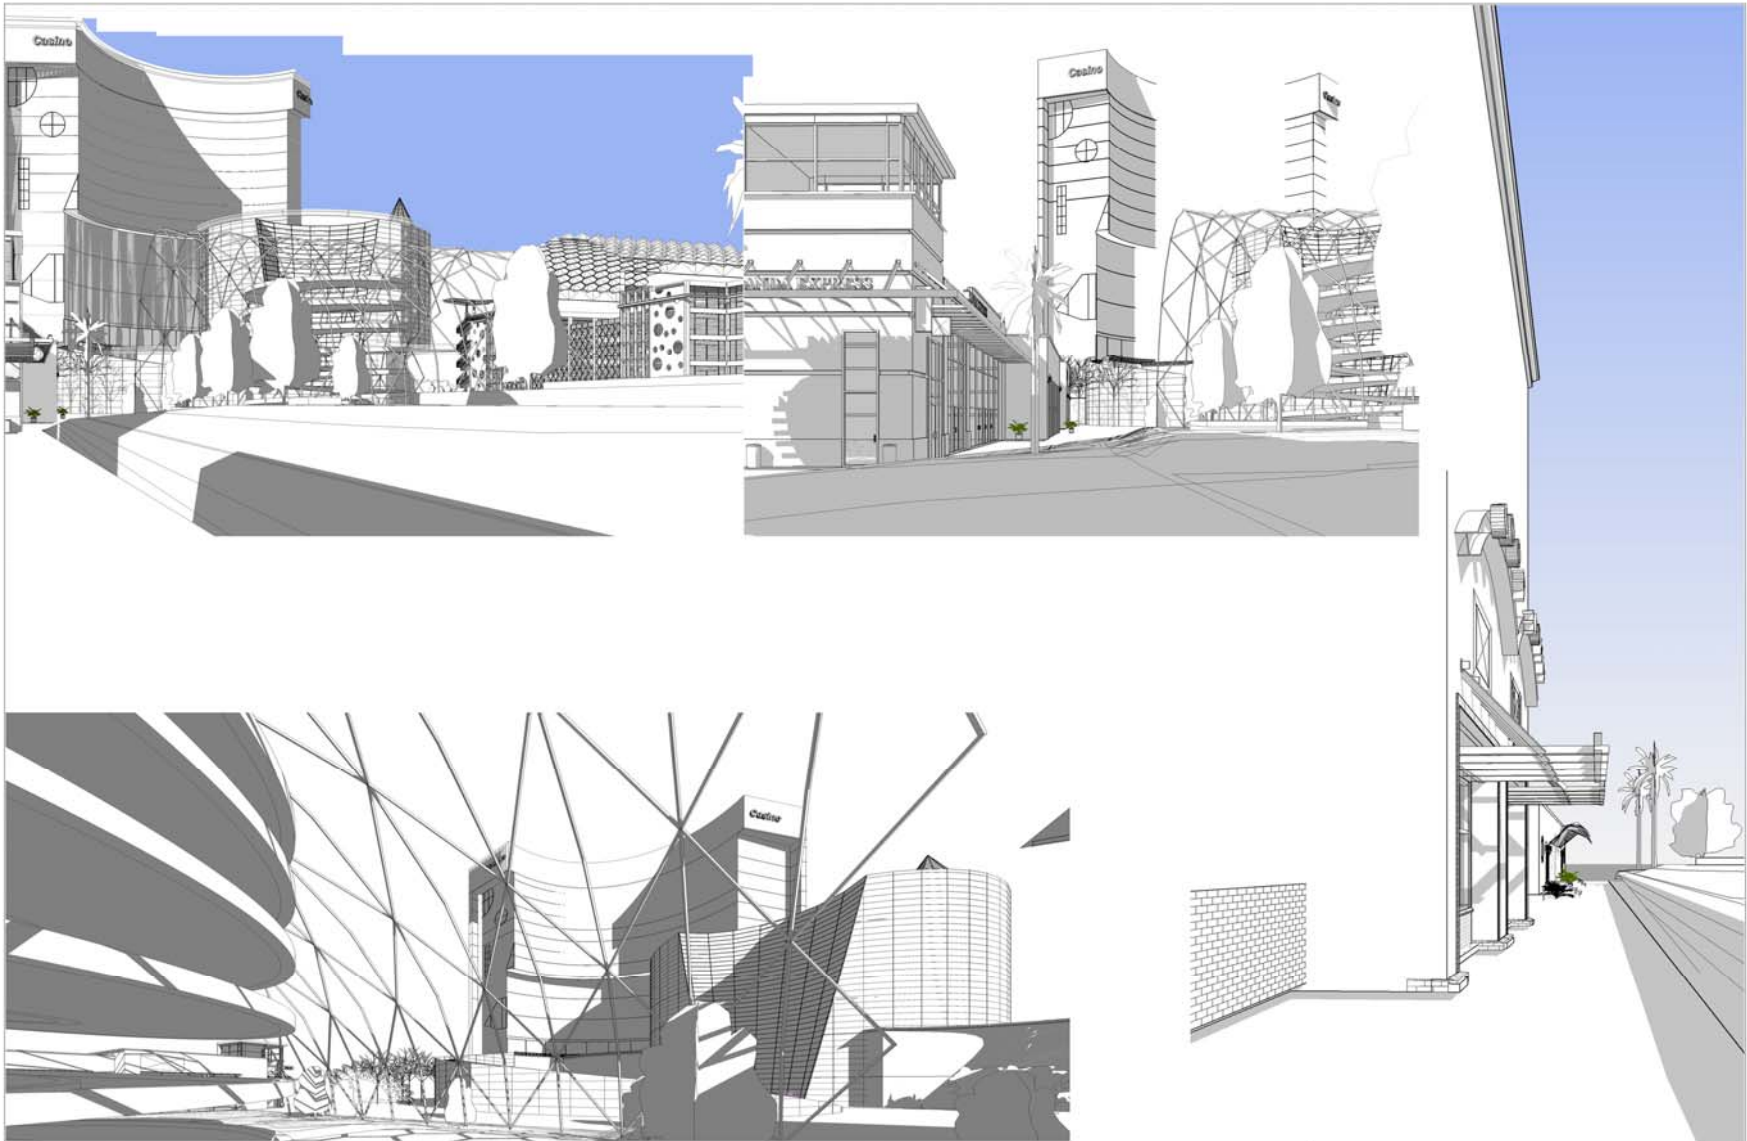

GLENDALE COMMUNITY COLLEGE - FALL 2010
ADVANCED REVIT ARCHITECTURE - ARCH 251

Student Name:

Gayane Azaryan