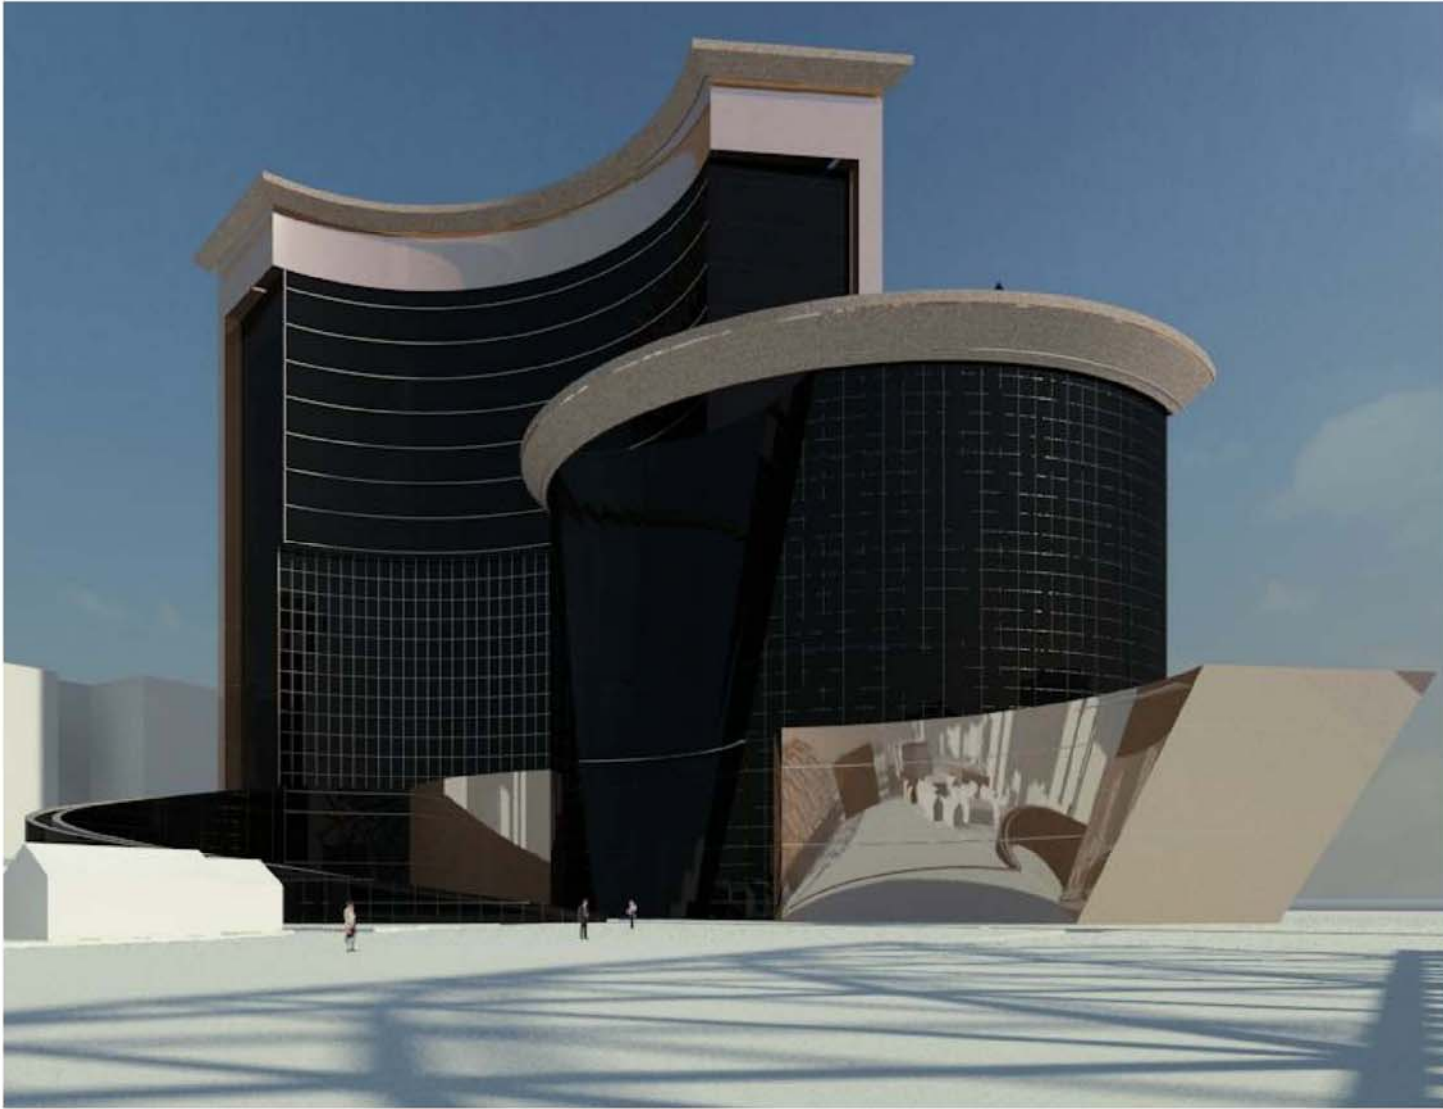

**GLENDALE COMMUNITY COLLEGE - FALL 2010
ADVANCED REVIT ARCHITECTURE - ARCH 251**

Student Name:

Armando Lopez-Carlos