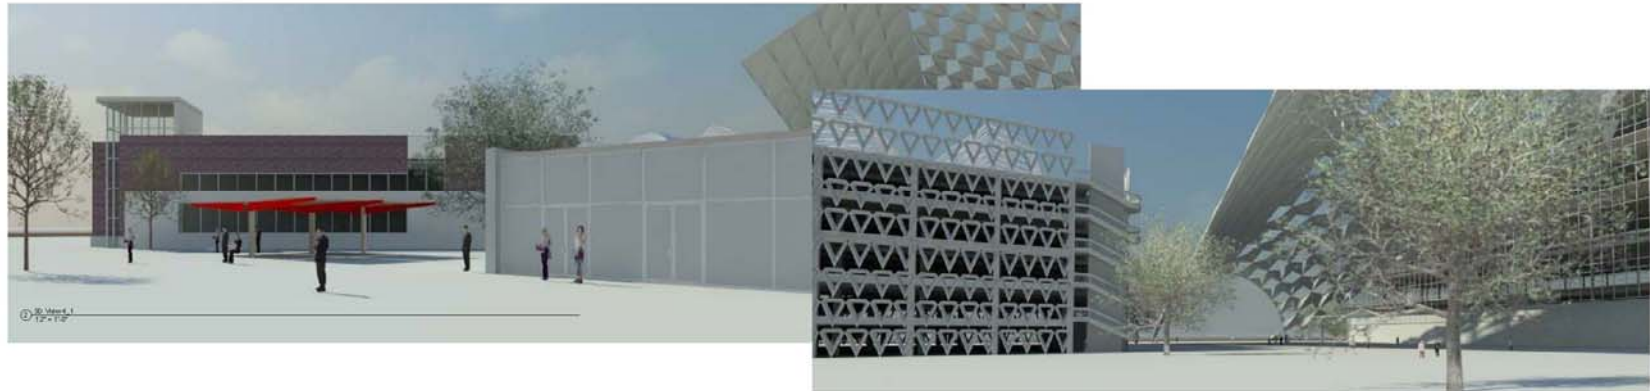

Student Name:

**Carisma Ramirez**

GLENDALE COMMUNITY COLLEGE - SPRING 2010  
ADVANCED REVIT ARCHITECTURE - ARCH 251

Student Name:

**Carisma Ramirez**

01 View 1  
12-12

02 View 1  
12-12

03 View 1  
12-12