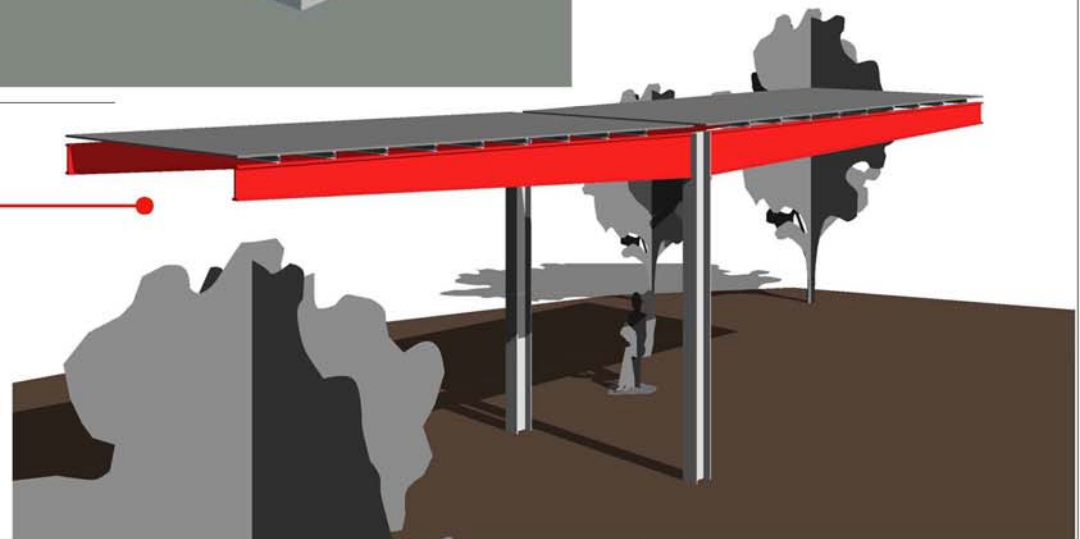

© 2011  
12/1/10

**PARAMETRIC CANOPY MODEL**

**GLENDALE COMMUNITY COLLEGE - SPRING 2010  
ADVANCED REVIT ARCHITECTURE - ARCH 251**

Student Name:

**Gayane Azaryan**

CONCEPTUAL MODEL

CUSTOM SHELL PANEL DESIGN