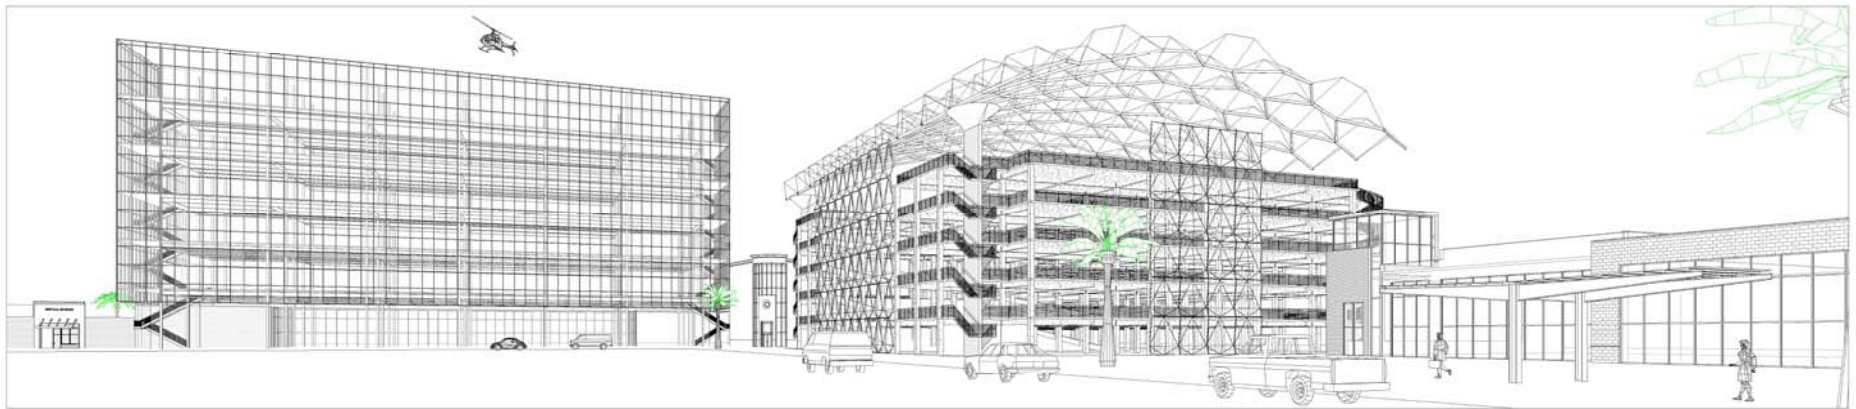

1 PANORAMA

GLENDALE COMMUNITY COLLEGE - SPRING 2010
ADVANCED REVIT ARCHITECTURE - ARCH 251

Student Name:

RUZANNA HOVHANNISYAN