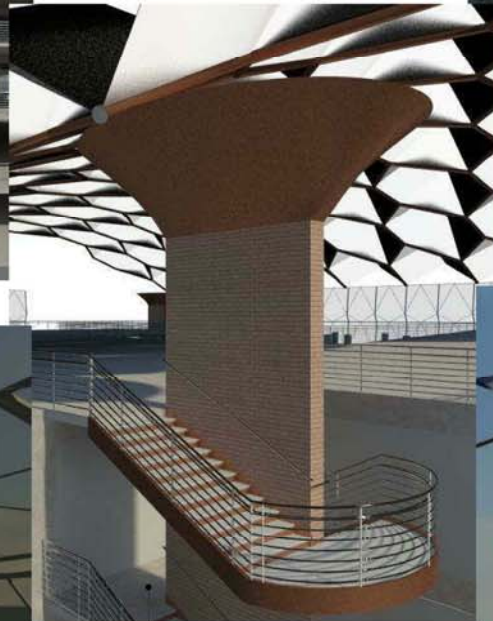

Student Name:

**RUZANNA HOVHANNISYAN**

CURTAIN WALL

CIRCULAR STAIRS  
WEST ELEVATION

STAIRS  
NORTH ELEVATION

VIEW FROM  
LEVEL 5

PARKING VIEW  
NORTH ELEVATION

GLENDALE COMMUNITY COLLEGE - SPRING 2010  
ADVANCED REVIT ARCHITECTURE - ARCH 251