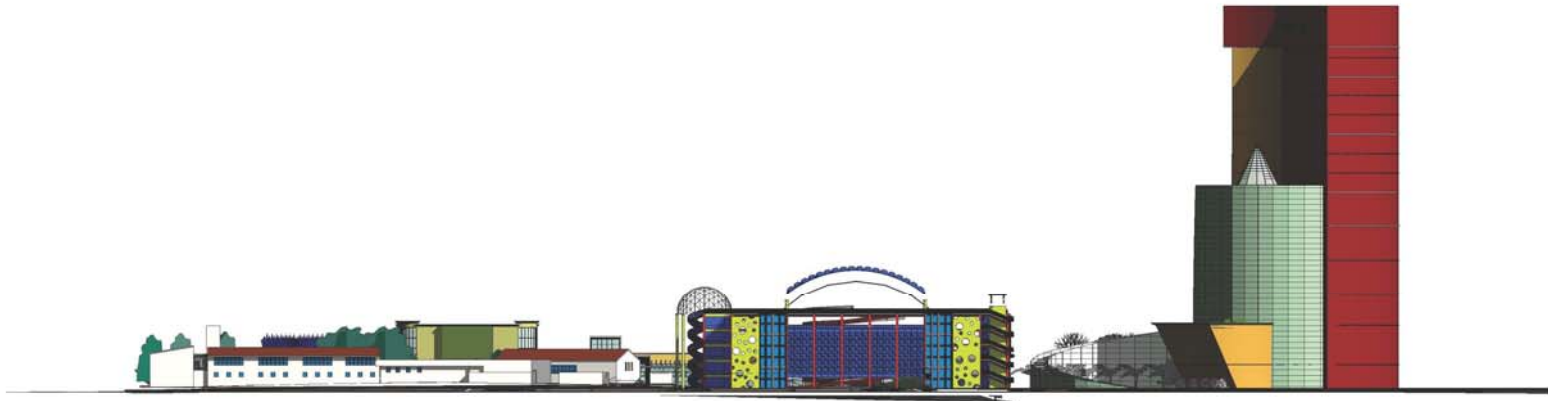

Student Name:

**Gayane Azaryan**

① Panoramic West Elevation  
1/8" = 1'-0"

GLENDALE COMMUNITY COLLEGE - FALL 2010  
ADVANCED REVIT ARCHITECTURE - ARCH 251

Student Name:

**Gayane Azaryan**

① Panoramic South Elevation  
① 1-30'