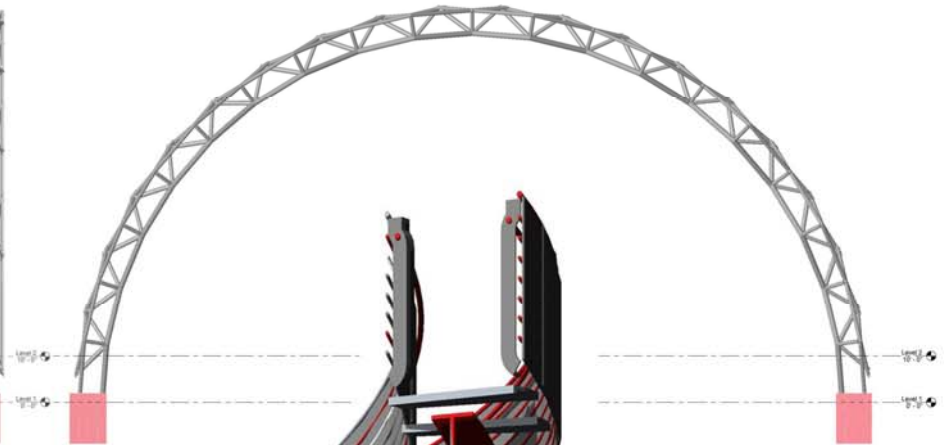

CUSTOM STAIR CASE DESIGN