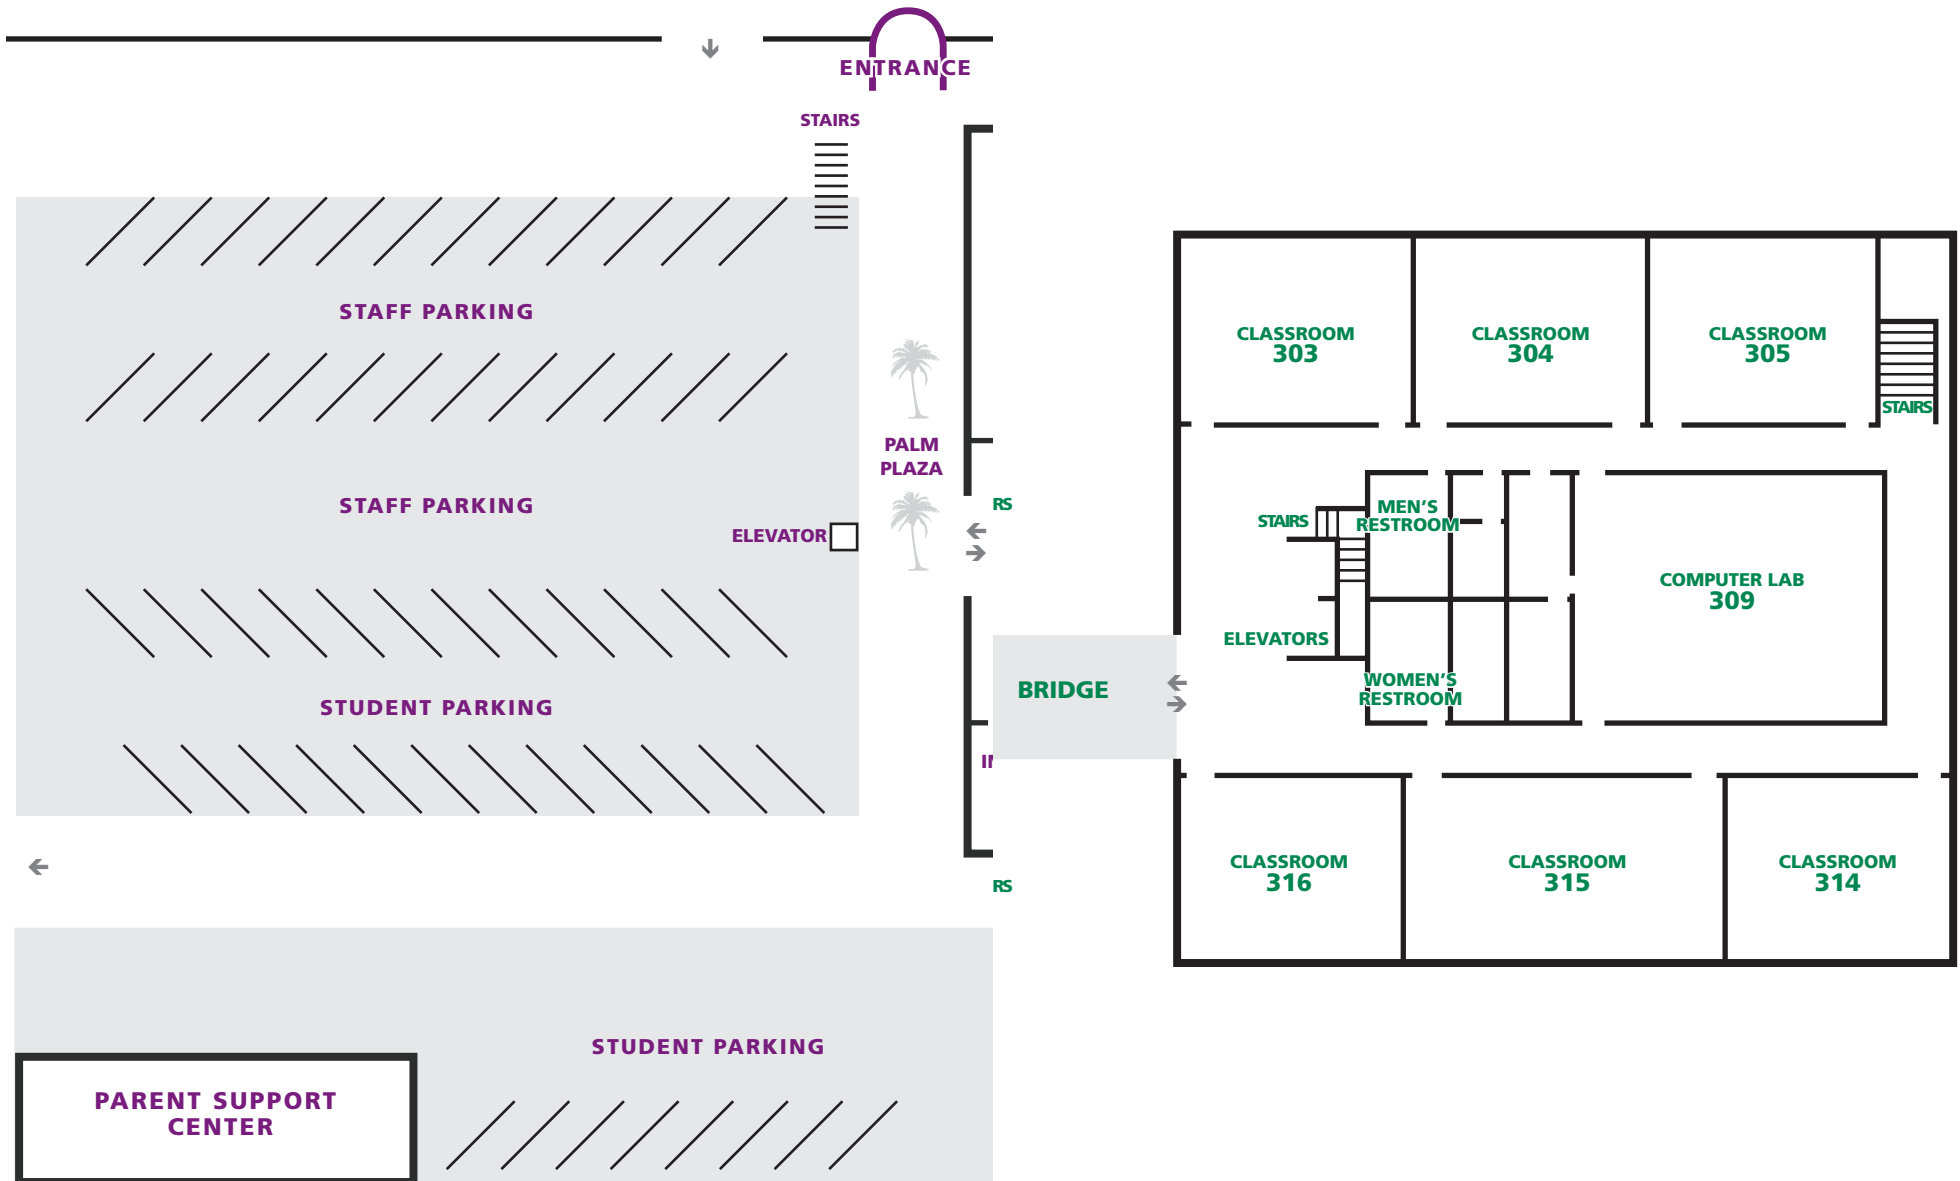

Tropico Building (TR) 1st Floor - Parking

Mariposa Building (MP) 3rd Floor

Computer Lab - MP309