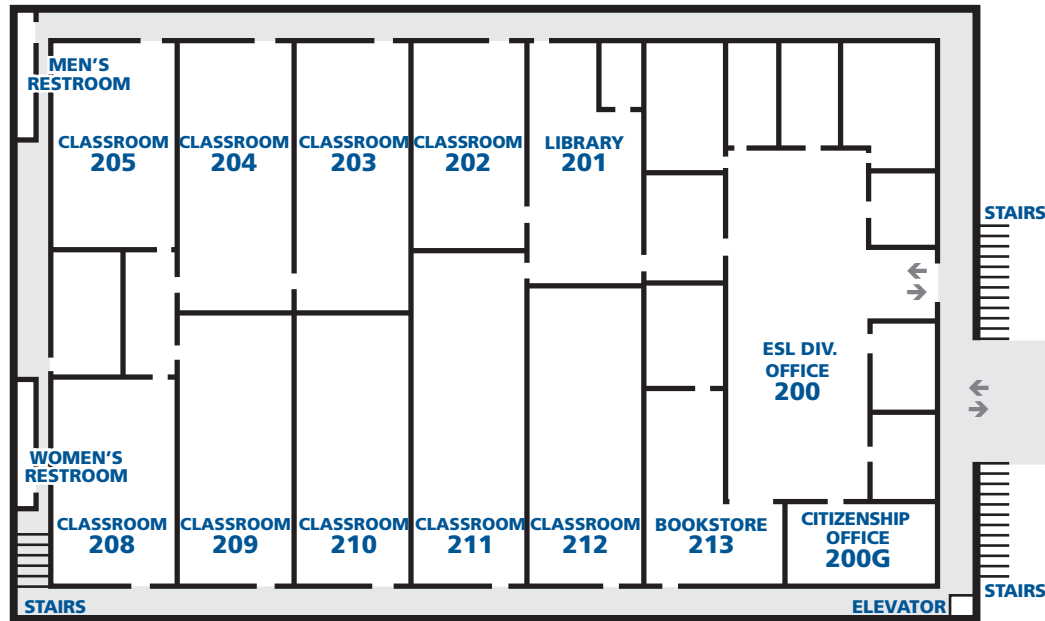

Tropico Building (TR) 2nd Floor

ESL Division Office - TR200
Citizenship Office - TR200G

Library - TR201
Bookstore - TR213