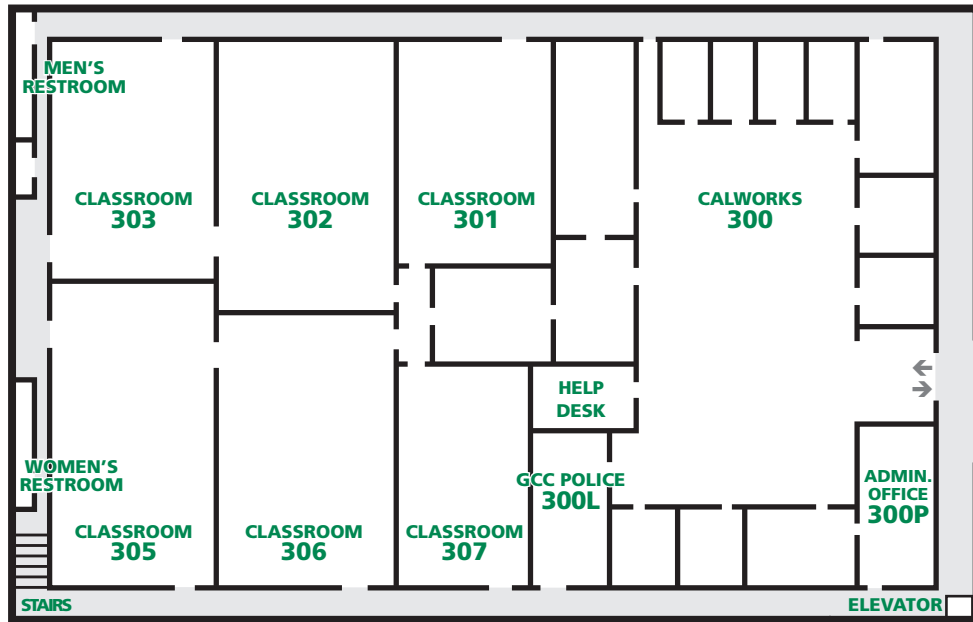

Mariposa Building (MP) 3rd Floor

Computer Lab - MP309

Tropico Building (TR) 3rd Floor

Administration Office - TR300P
CalWORKs - TR300

Help Desk - TR300
GCC Police - TR300L

Mariposa Building (MP) 1st Floor

Community Room - MP103
CASAS - MP105
Community Services Education - MP112