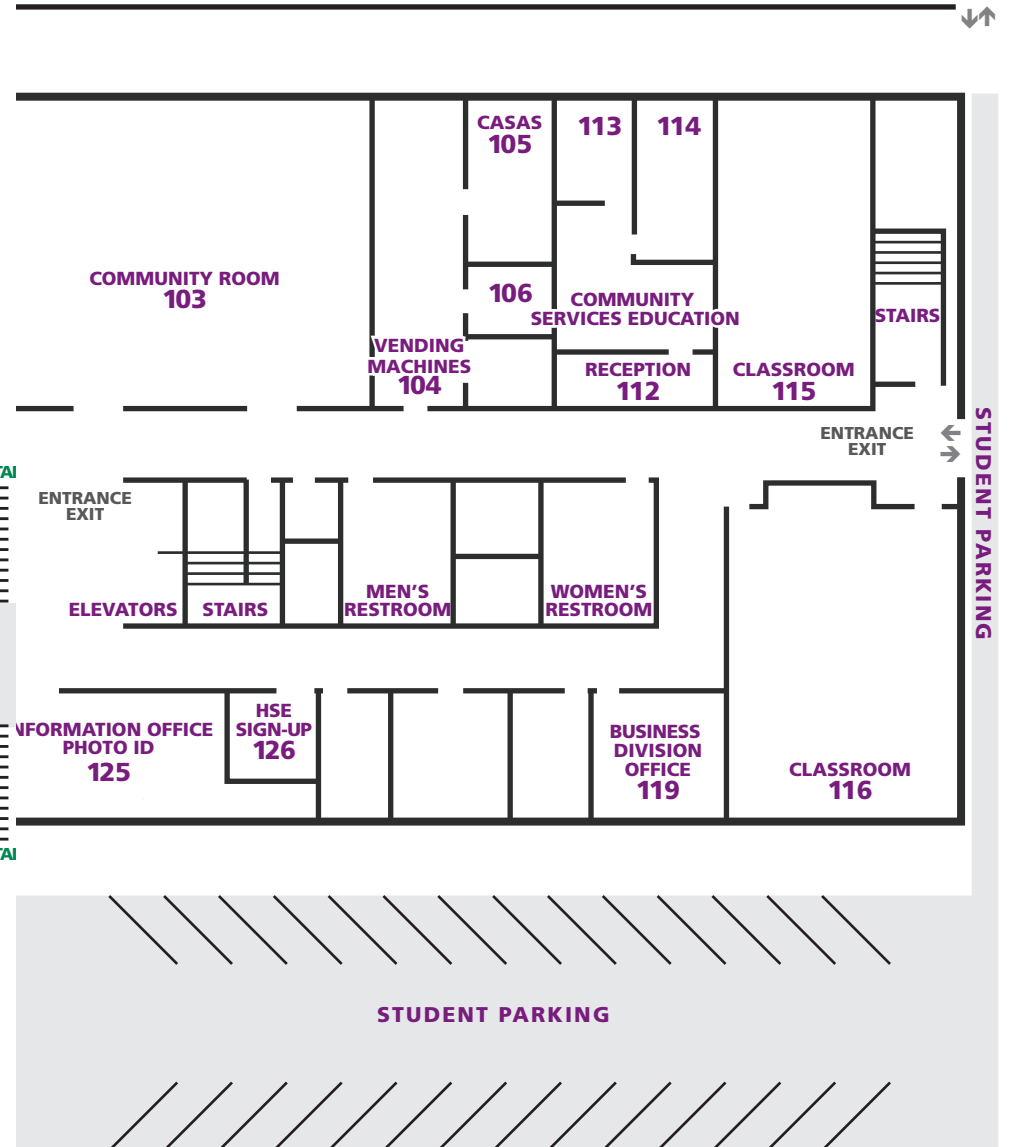

Mariposa Building (MP) 1st Floor

Community Room - MP103
CASAS - MP105
Community Services Education - MP112

Business Division Office - MP119
Information Office - MP125
Photo ID - MP126
HSE Sign-up - MP126