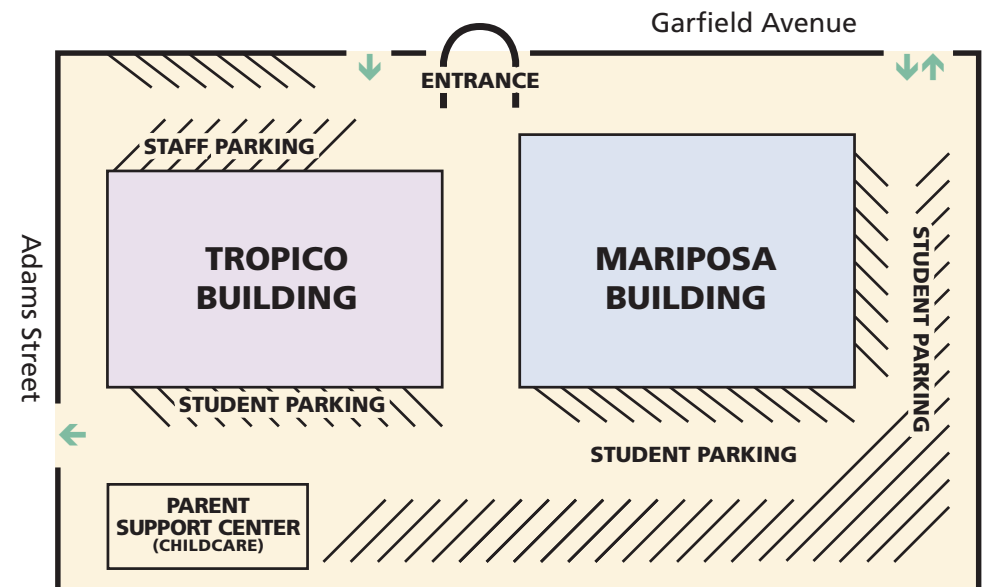

3RD FLOOR

Computer Lab	MP309	ext. 5092
--------------	-------	-----------

TROPICO BUILDING (TR)

2ND FLOOR

Bookstore	TR213	ext. 5802
Citizenship	TR200G	ext. 5717
ESL Division Office	TR200	ext. 5033
ESL Computer Lab	TR211	ext. 5077
Library	TR201	ext. 5098

3RD FLOOR

Administration Office	TR300P	ext. 5011
CalWORKs	TR300	ext. 5681
GCC Police	TR300L	ext. 5205
Help Desk	TR300	ext. 4360

PARENT SUPPORT CENTER ext. 3071

GARFIELD CAMPUS GUIDE

Tropico Building (TR) 1st Floor - Parking