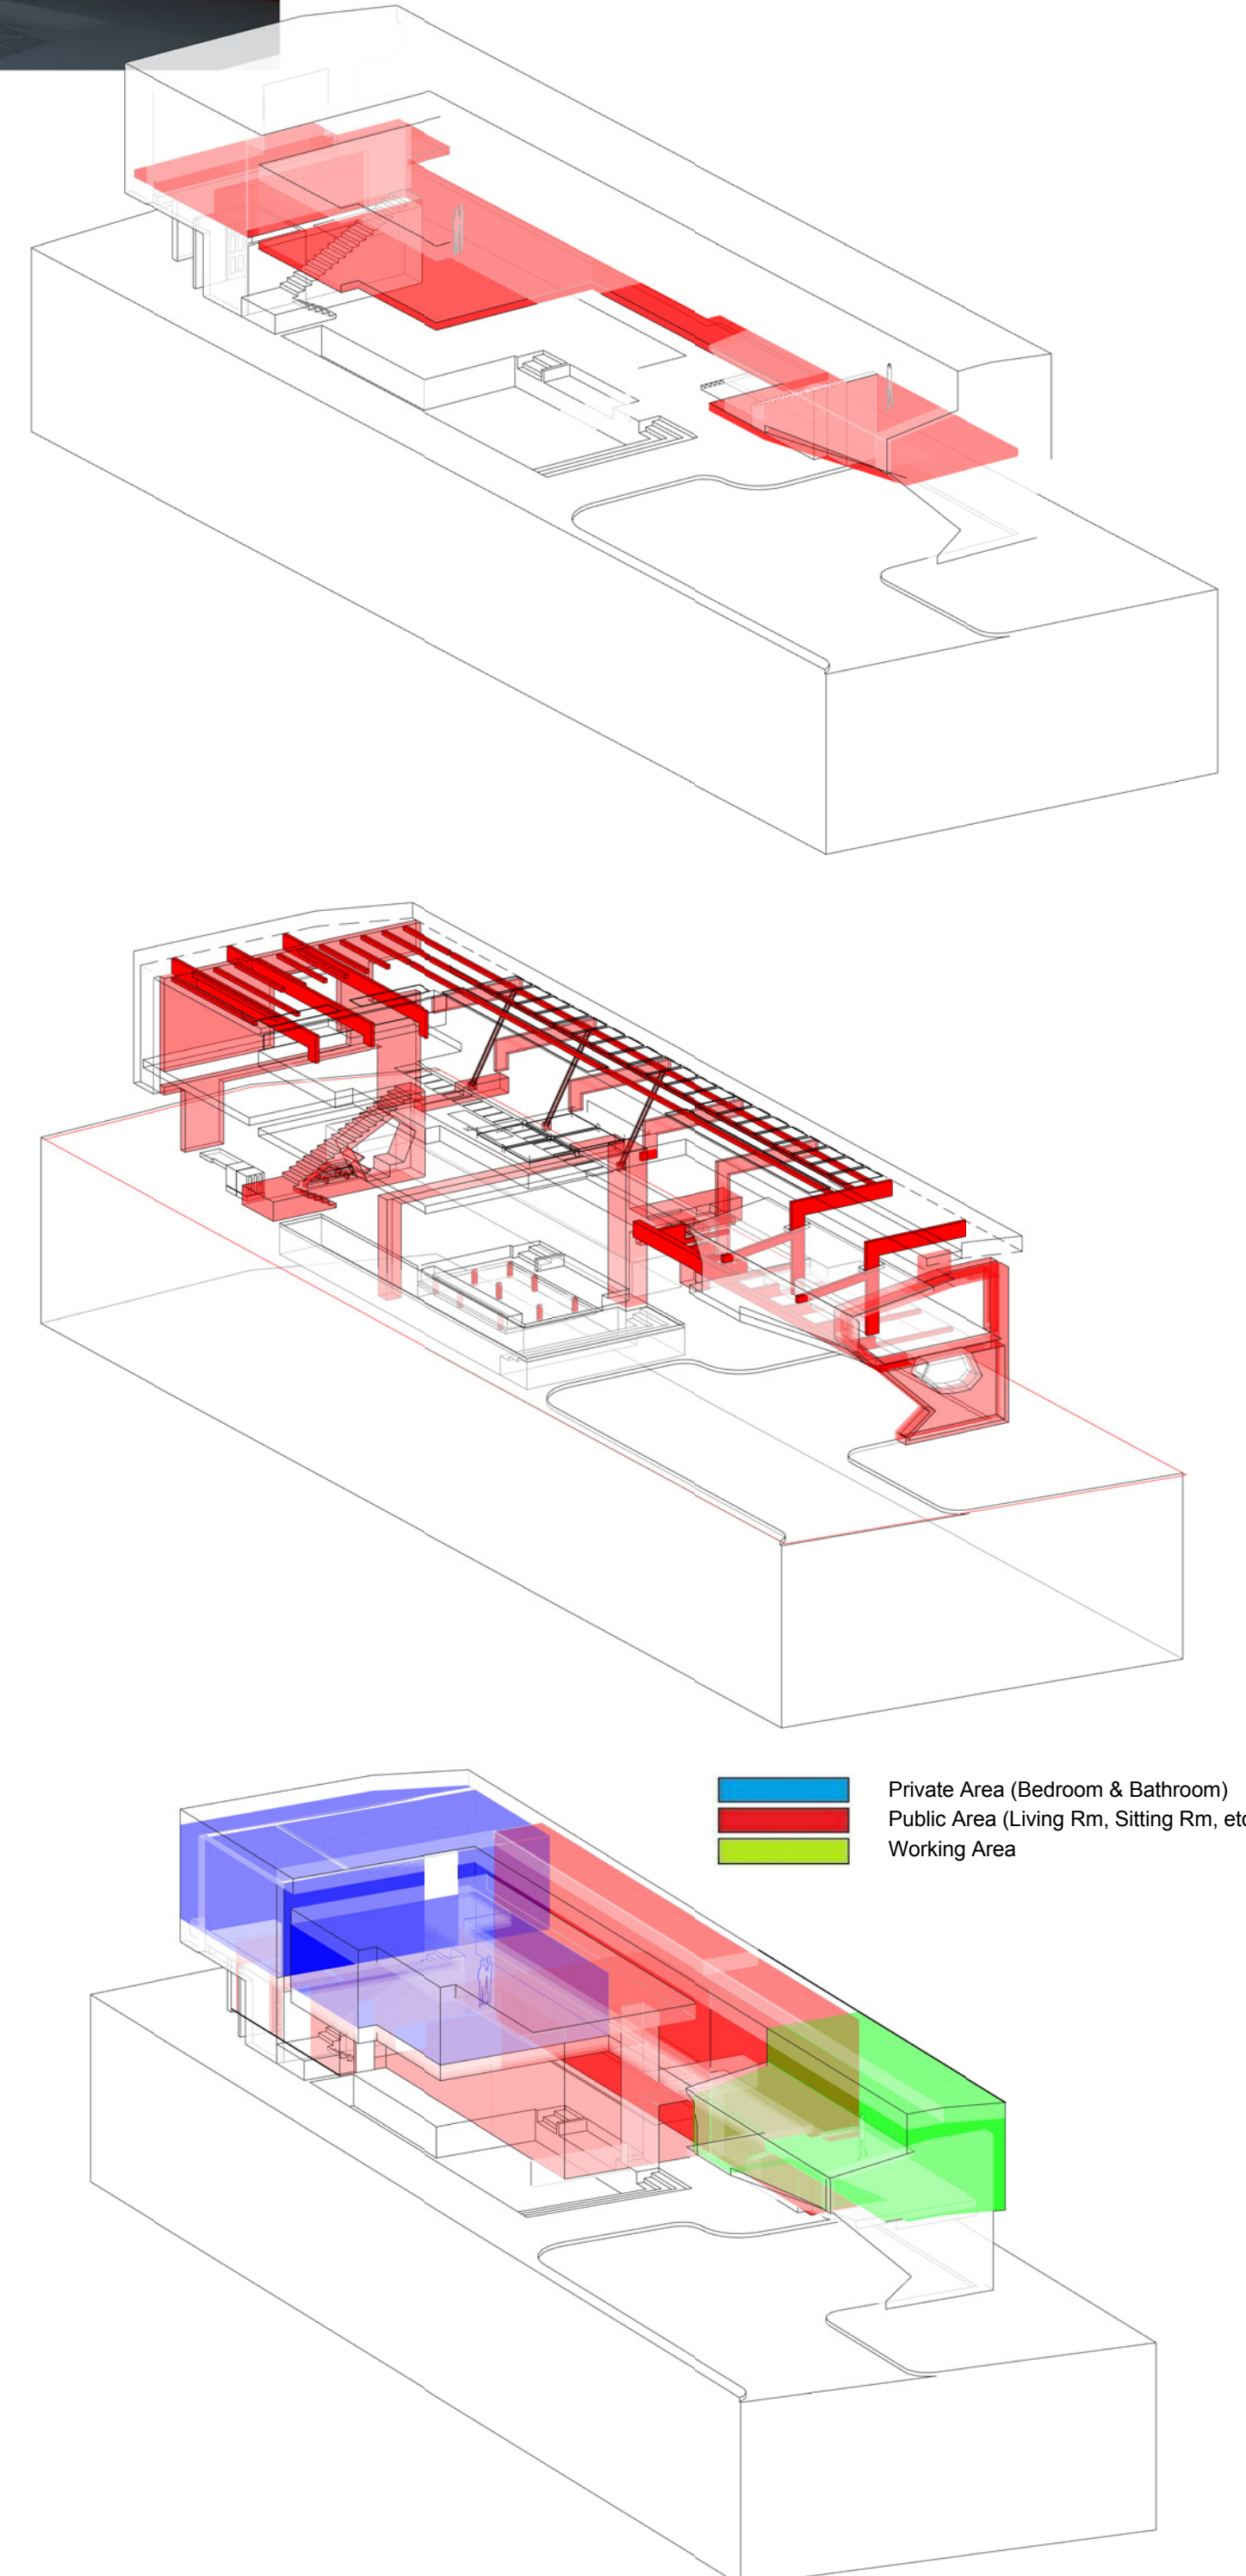

HOUSE FOR WATCHMAKER

DIFFERENT TYPE OF CEILING

ARCH 120
TWO STORIES
RESIDENTIAL DESIGN

CHUNG MING CHIU