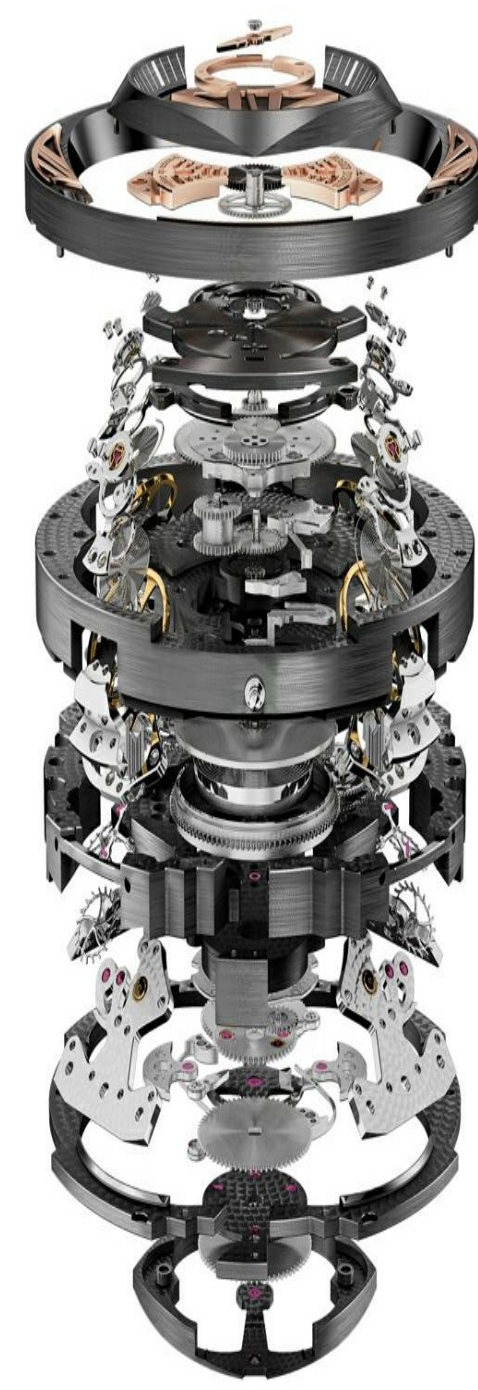

HOUSE FOR WATCHMAKER

DIFFERENT TYPE OF CEILING

ARCH 120
TWO STORIES
RESIDENTIAL DESIGN

CHUNG MING CHIU