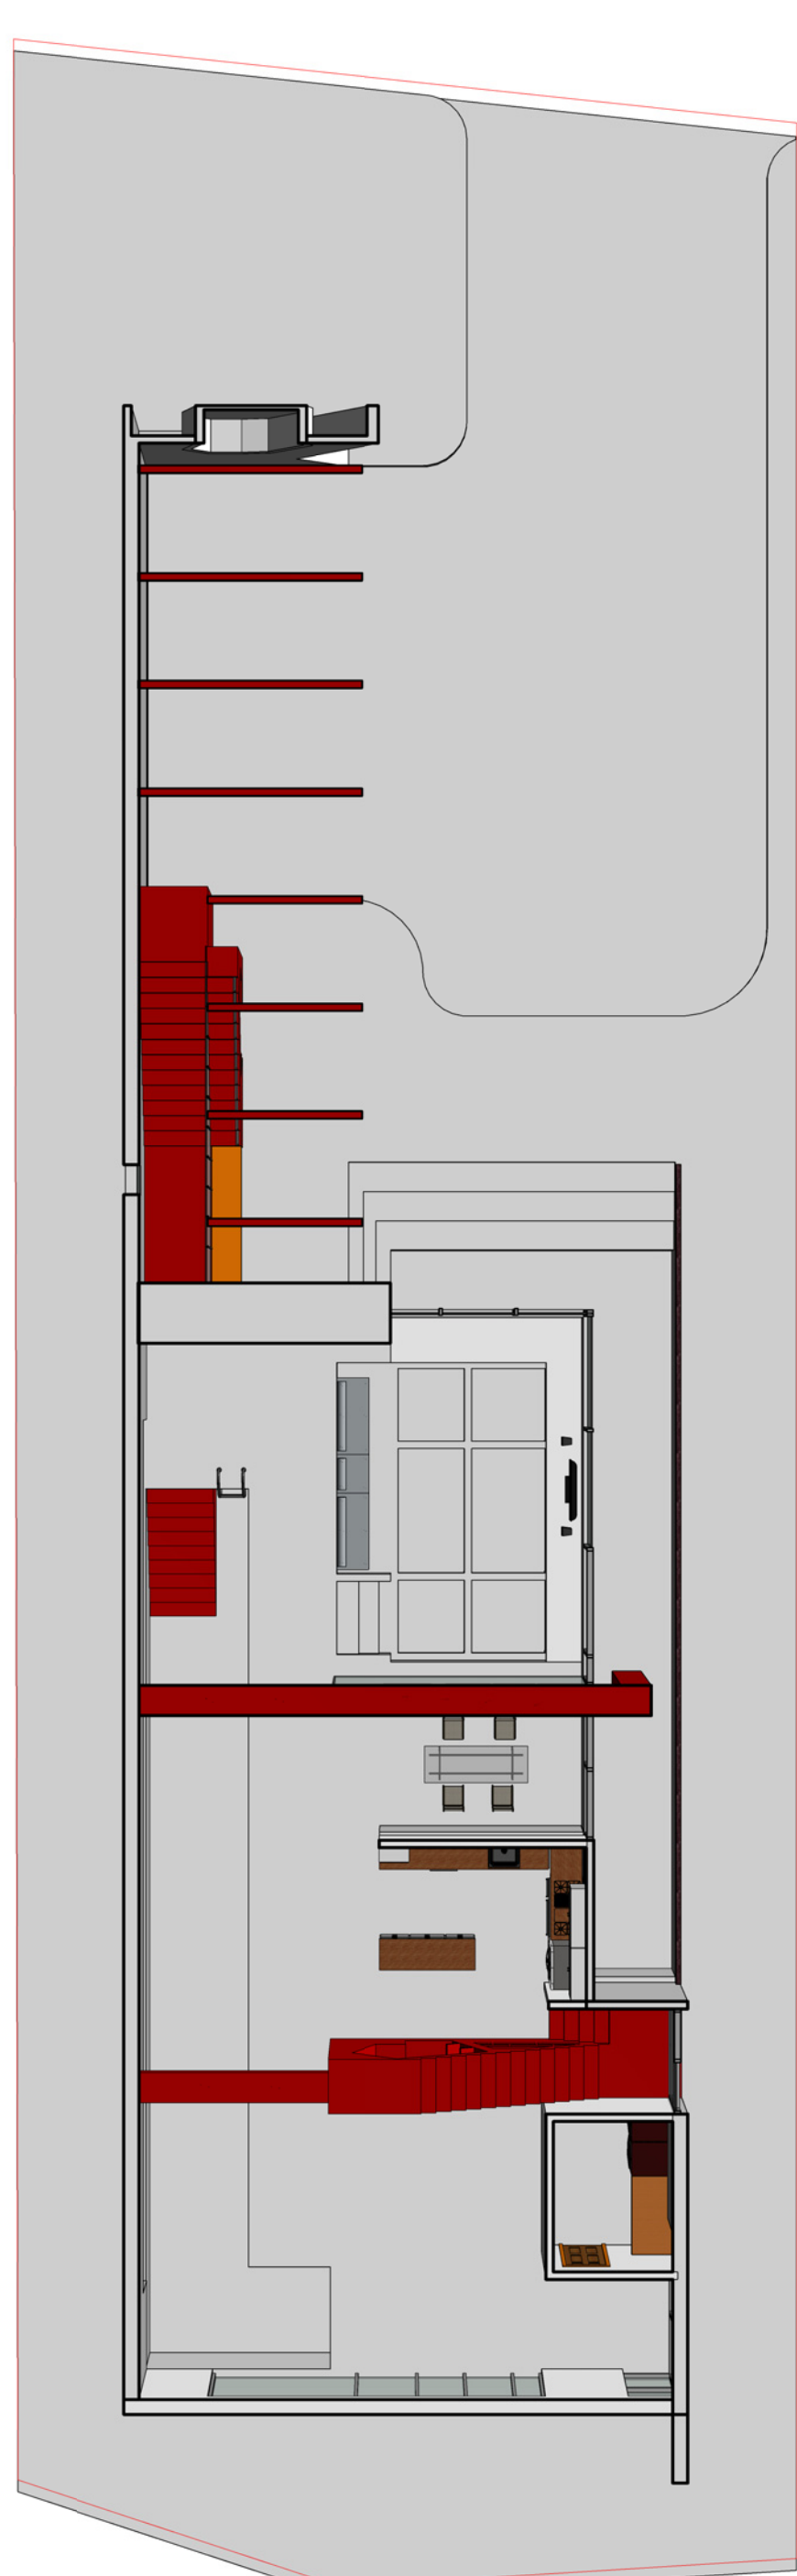

HOUSE FOR WATCHMAKER

DIFFERENT TYPE OF CEILING

ARCH 120
TWO STORIES
RESIDENTIAL DESIGN

CHUNG MING CHIU