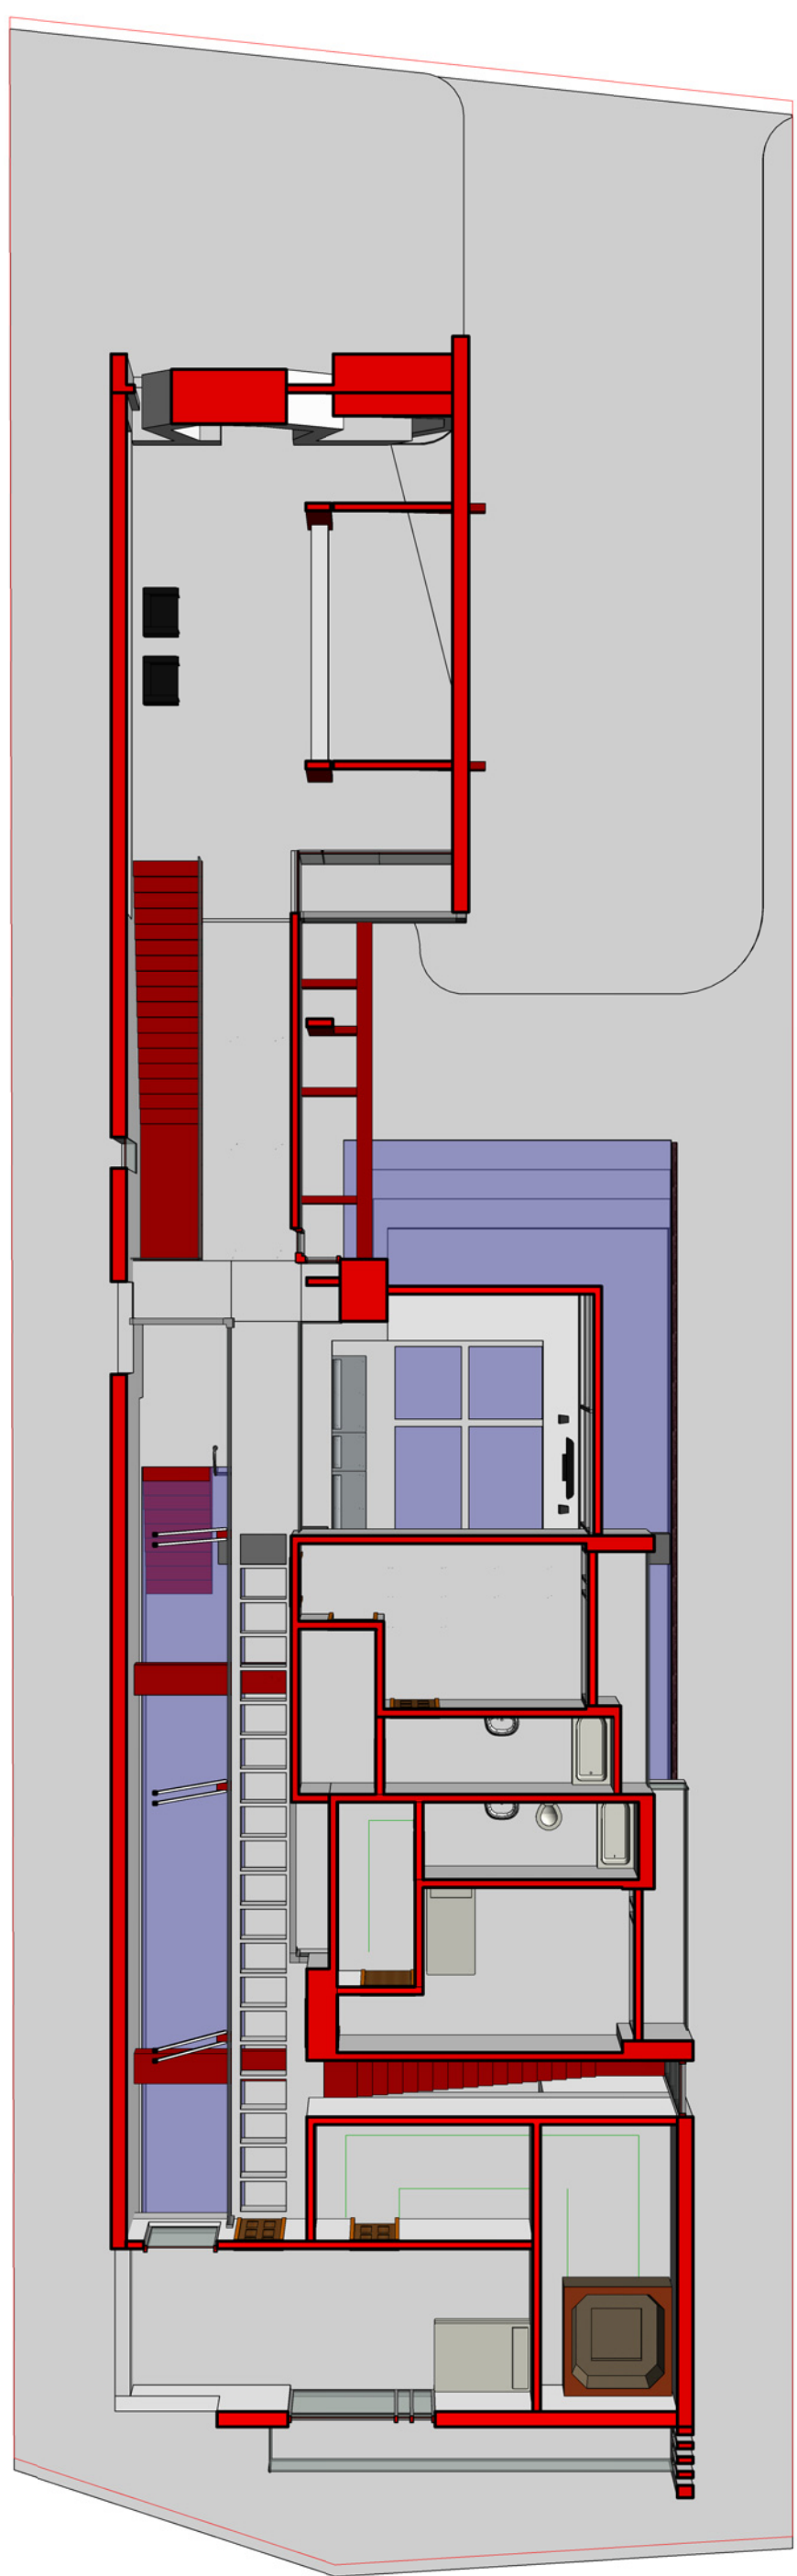

HOUSE FOR WATCHMAKER

DIFFERENT TYPE OF CEILING

ARCH 120
TWO STORIES
RESIDENTIAL DESIGN

CHUNG MING CHIU