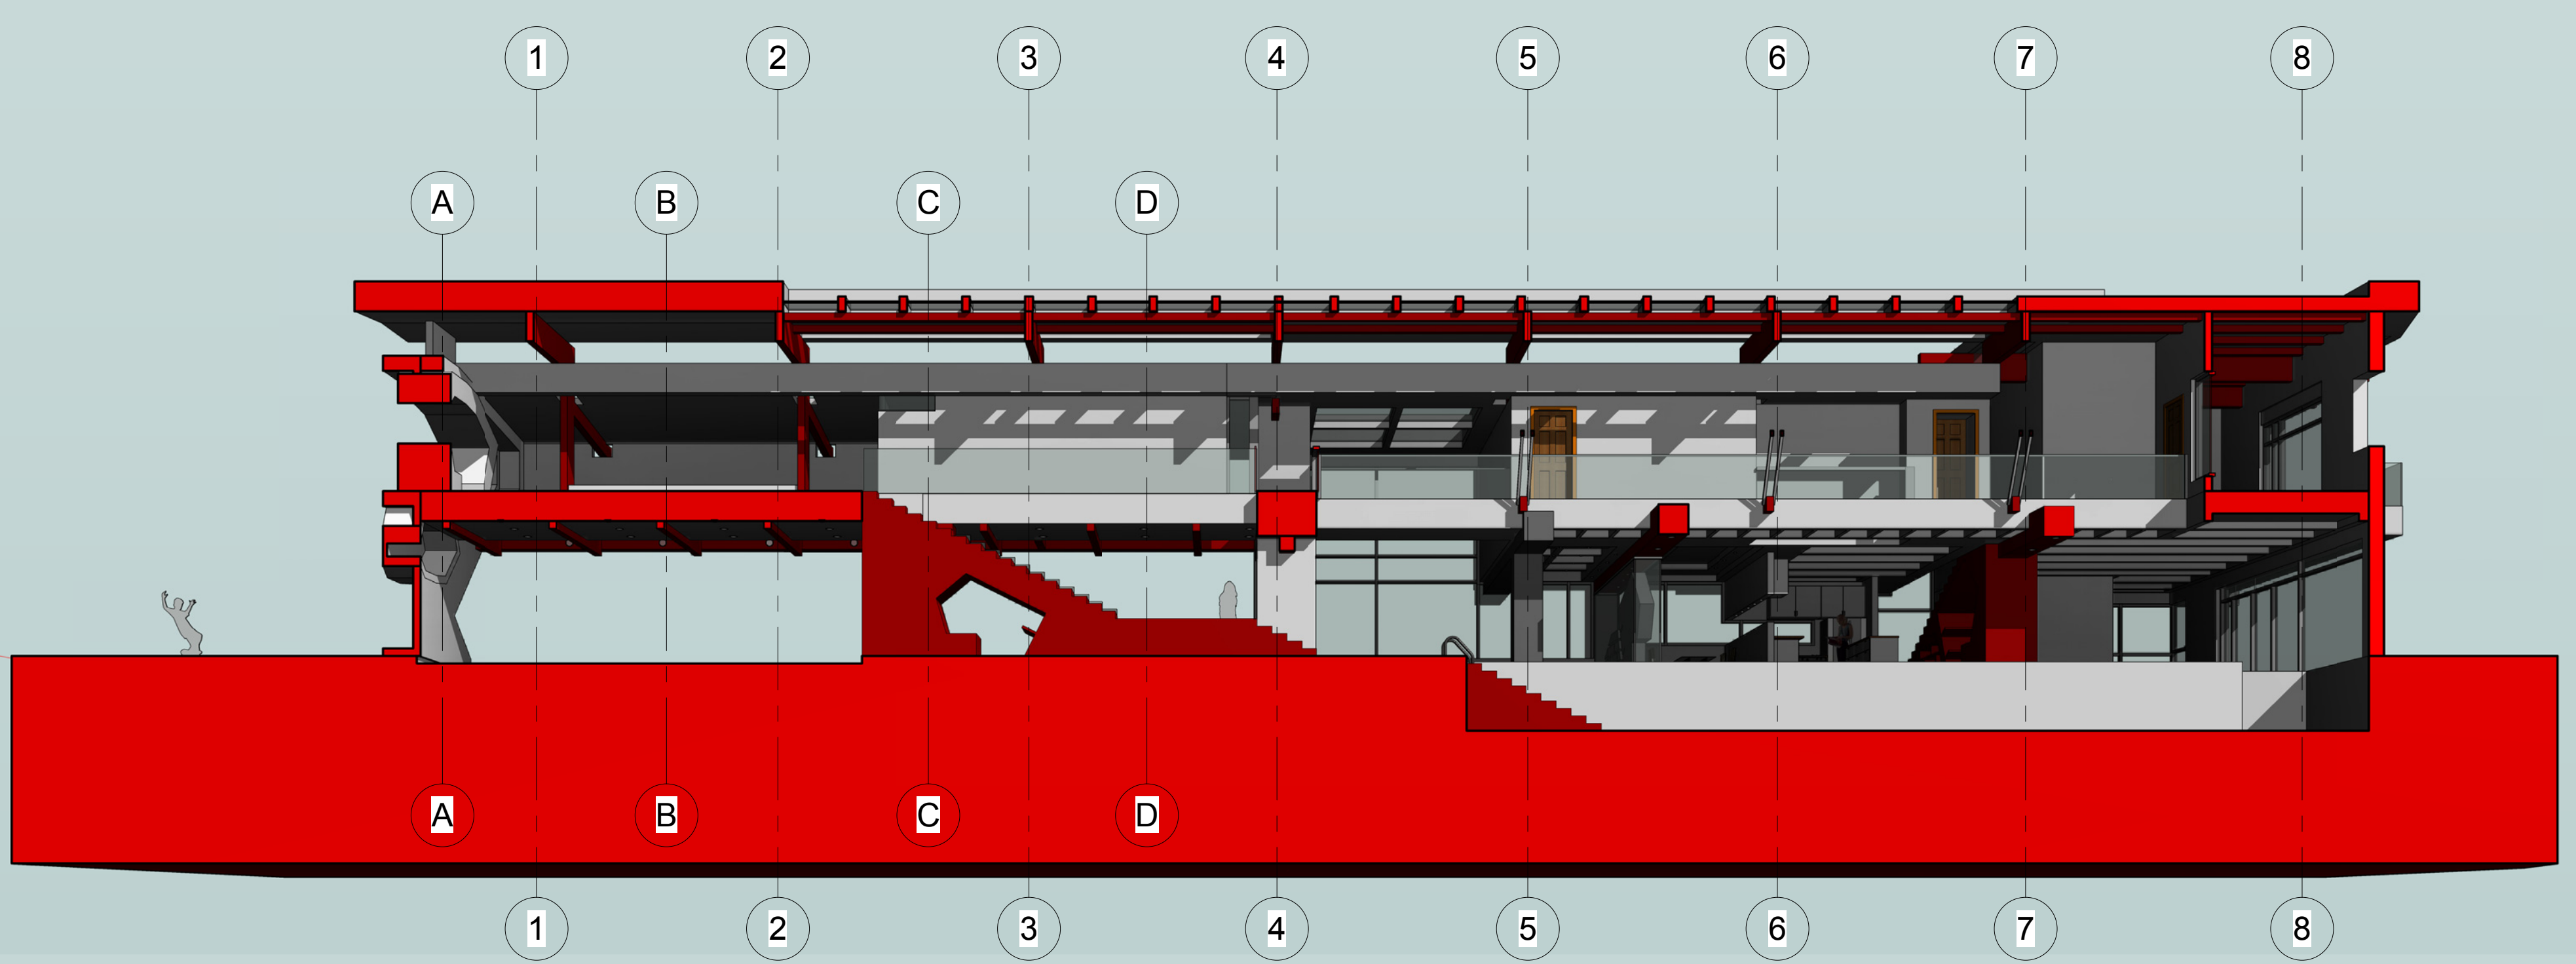

HOUSE FOR WATCHMAKER

DIFFERENT TYPE OF CEILING

ARCH 120
TWO STORIES
RESIDENTIAL DESIGN

CHUNG MING CHIU