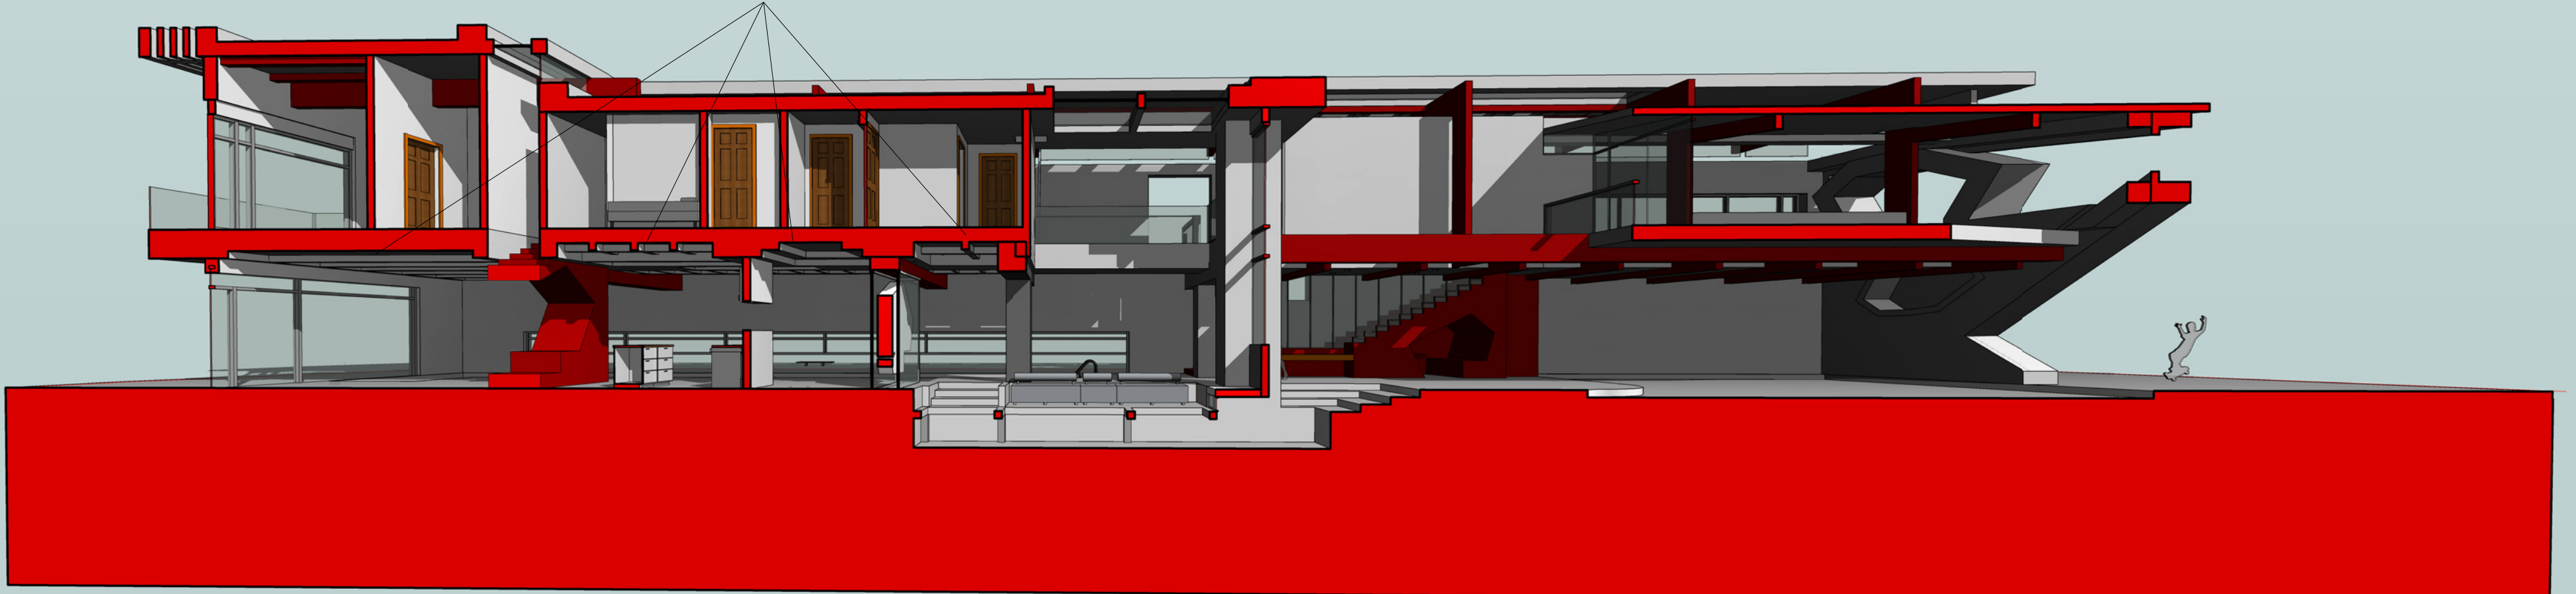

HOUSE FOR WATCHMAKER

DIFFERENT TYPE OF CEILING

ARCH 120
TWO STORIES
RESIDENTIAL DESIGN

CHUNG MING CHIU