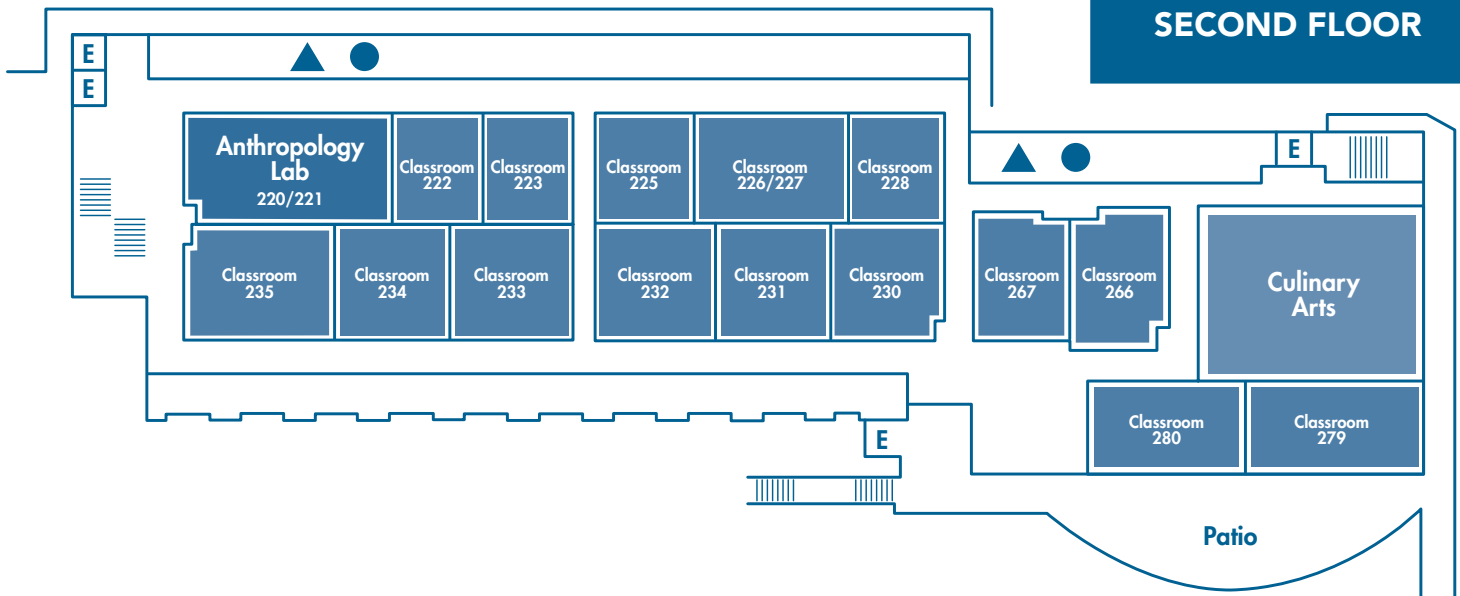

SECOND FLOOR