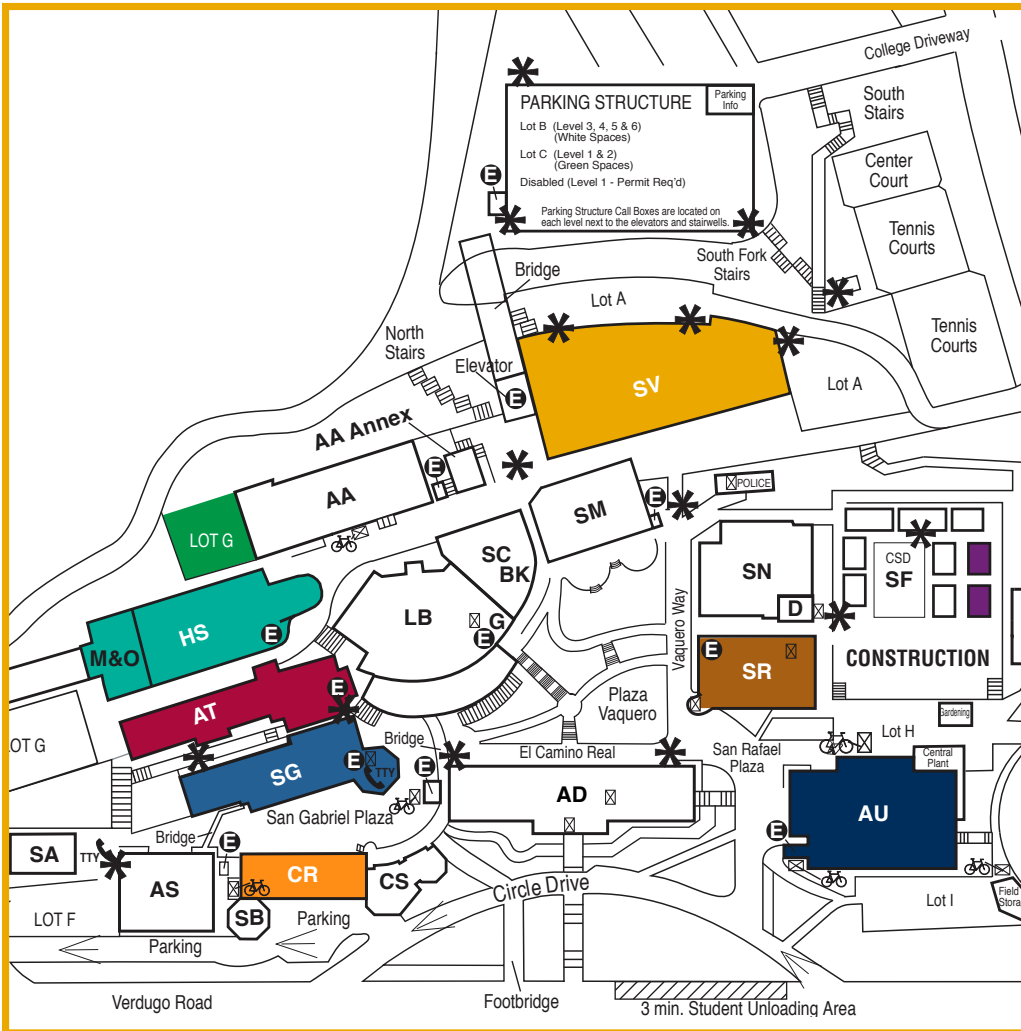

CAREER EDUCATION CAREER TREK DAY PROGRAM 4.26.18

Career Education programs are in high demand with increased pay and benefits! These specialized programs are designed to lead you to employment, advancement, and/or four-year university.

www.glendale.edu/CareerEd

9:00-9:35 am Career Education Introduction (AU) DITORIUM

WORKSHOPS

CHOOSE one from each session

Session 1: 9:50-10:20 am

- Architectural Technology **AT 220**
- Aviation **CR 231**
- Culinary Arts (walk-through session) **SV 279/280**
- Engineering & Drafting Technology **AT 229**
- Film/Media Arts **HS 124**
- Fire Academy **LOT G**
- Marketing **CR 139**

Session 2: 10:35-11:05 am

- Apply to GCC Today **SR 321**
- Architectural Technology **AT 220**
- Culinary Arts (walk-through session) **SV 279/280**
- Engineering & Drafting Technology **AT 229**
- Entrepreneurship **CR 231**
- Film/Media Arts **HS 124**
- Fire Academy **LOT G**
- Lighting/Photo **SG 341**

Session 3: 11:25 am-12:00 pm

- Apply to GCC Today **SR 321**
- Architectural Technology **AT 220**
- Animation **HS 117**
- Culinary Arts (walk-through session) **SV 279/280**
- Dietetic Services Supervisor **CR 139**
- Engineering & Drafting Technology **AT 229**
- Entrepreneurship **CR 231**
- Film/Media Arts **HS 124**
- Fire Academy **LOT G**
- Healthcare Administration **CR 230**
- Fitness Specialist **SF 110 Bungalow**
- Nursing **HS 327**