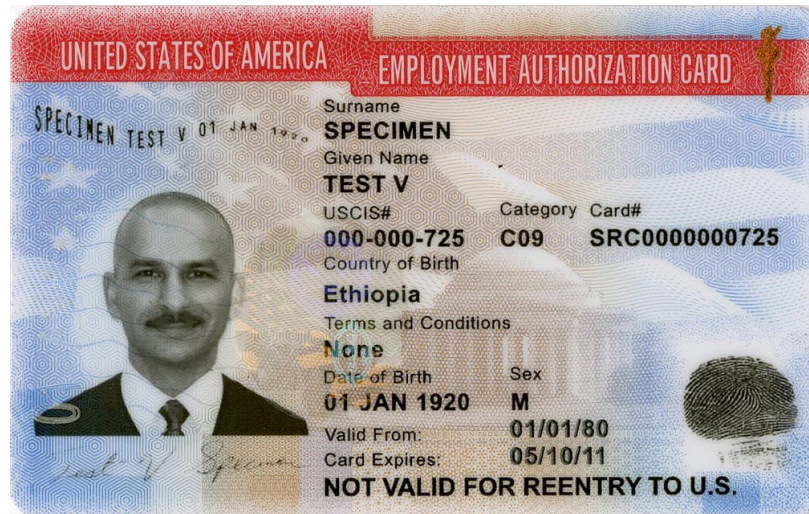

International Student Program  
Sierra Vista, 3<sup>rd</sup> Fl  
1500 N Verdugo Rd  
Glendale, CA 91208-2894  
818-240-1000 x6645  
[gcciso@glendale.edu](mailto:gcciso@glendale.edu)

**Tuesday, September 22**  
**Optional Practical Training (OPT) Workshop**  
4 pm PST: <https://zoom.us/join/91338598299>