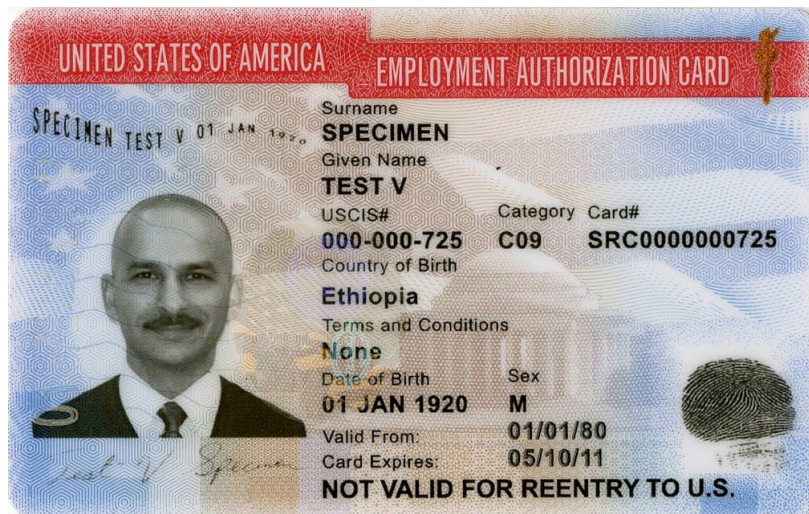

12:30 pm PST: <https://zoom.us/meeting/95993089424>

Optional Practical Training (OPT) allows F-1 students to work in the US after graduation. In this workshop, an ISO advisor will go over the steps to apply for Optional Practical Training.