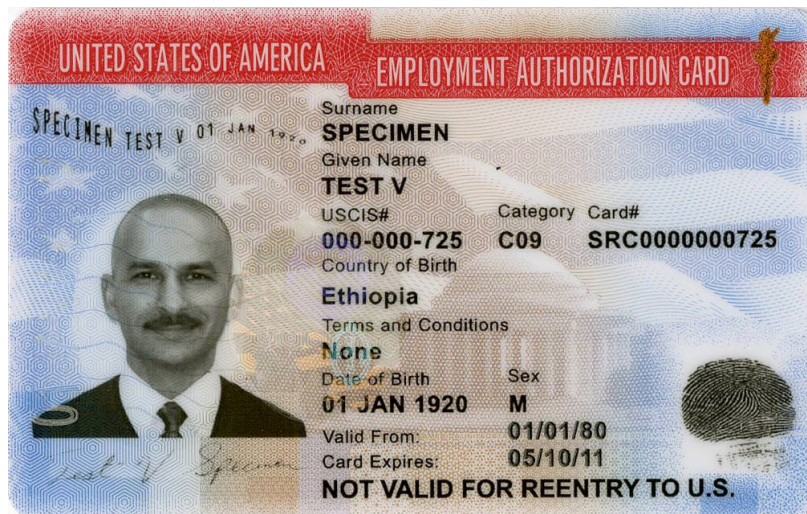

Optional Practical Training (OPT) allows F-1 students to work in the US after graduation. In this workshop, an ISO advisor will go over the steps to apply for Optional Practical Training.

OPT workshops are MANDATORY for all F-1 students who will apply for OPT.