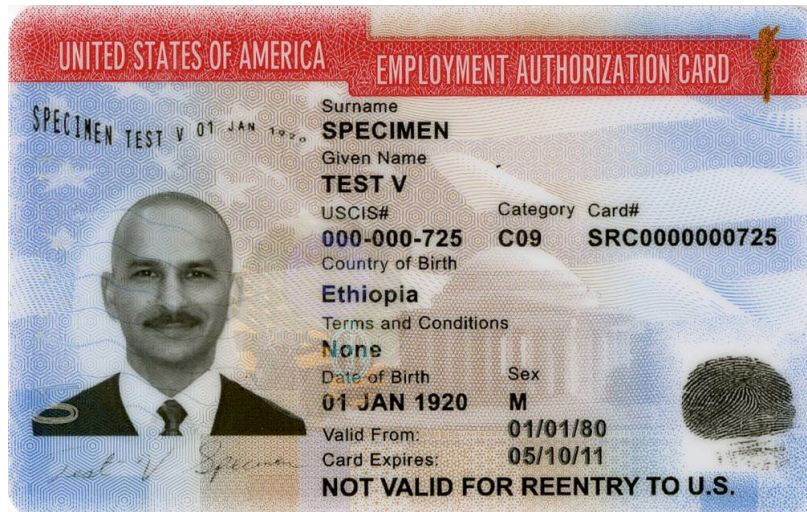

International Student Program
Sierra Vista, 3rd Fl
1500 N Verdugo Rd
Glendale, CA 91208-2894
818-240-1000 x6645
gcciso@glendale.edu

Wednesday, September 9
Optional Practical Training (OPT) Workshop
4 pm PST: <https://zoom.us/join/93117399739>