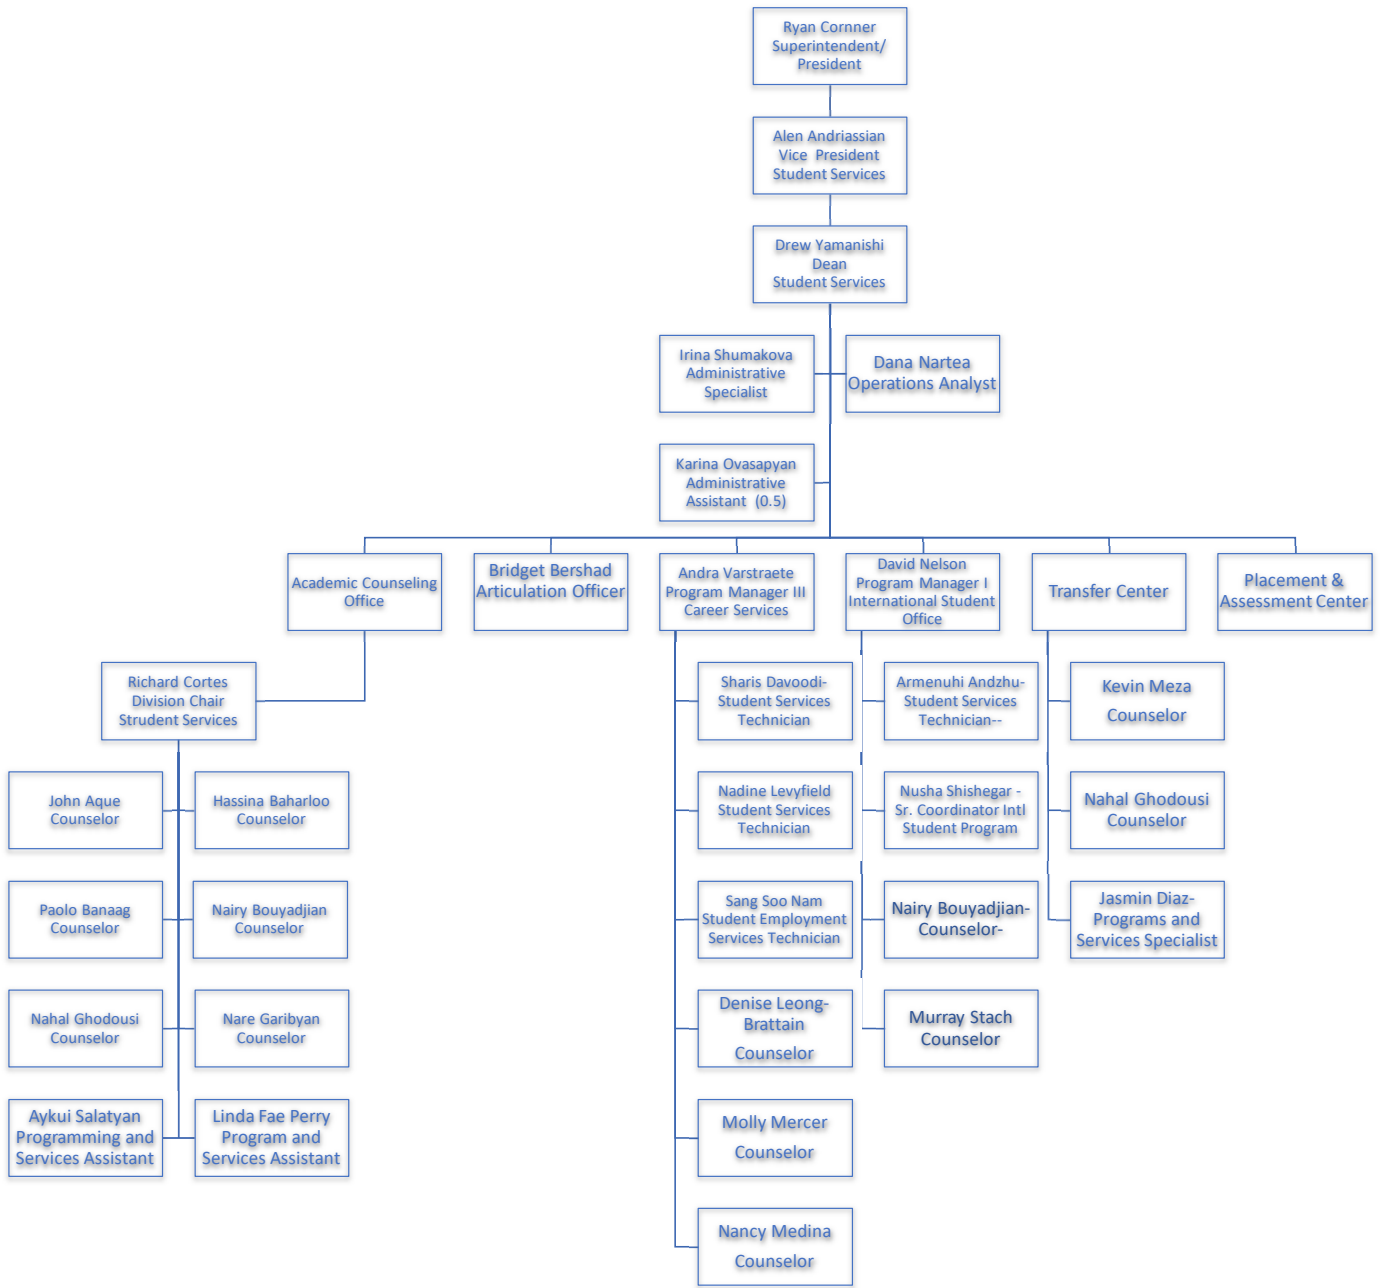

Organizational Chart
 Student Services:Counseling,Career Services,International Student,Transfer Assessment

Updated: 11/15/24
 Positions are fulltime unless noted