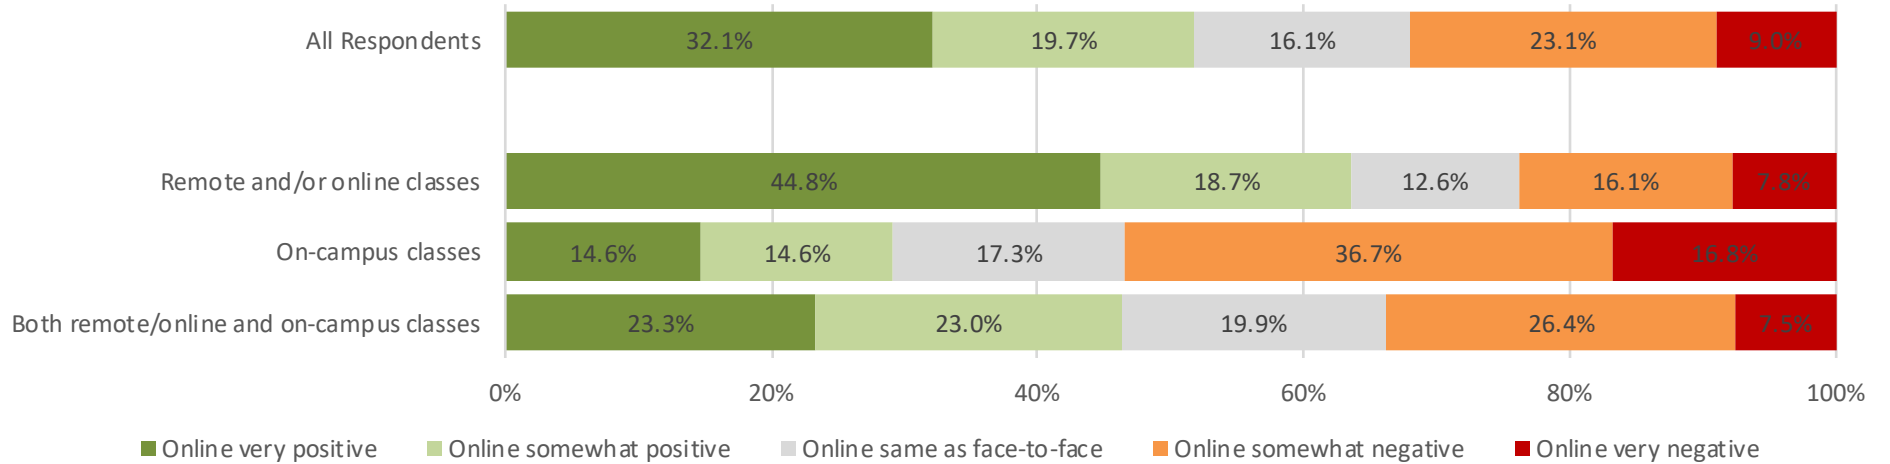

How do you feel online learning is affecting your education, compared to learning in face-to-face classes?

	All Respondents		Respondents Taking Remote / Online Classes Only		Respondents Taking On-Campus Classes Only		Respondents Taking Both	
Online very positive	491	32.1%	321	44.8%	33	14.6%	137	23.3%
Online somewhat positive	302	19.7%	134	18.7%	33	14.6%	135	23.0%
Online same as face-to-face	246	16.1%	90	12.6%	39	17.3%	117	19.9%
Online somewhat negative	353	23.1%	115	16.1%	83	36.7%	155	26.4%
Online very negative	138	9.0%	56	7.8%	38	16.8%	44	7.5%
Not applicable	85	--	13	--	59	--	13	--

How do you feel online learning is affecting your education, compared to learning in face-to-face classes?