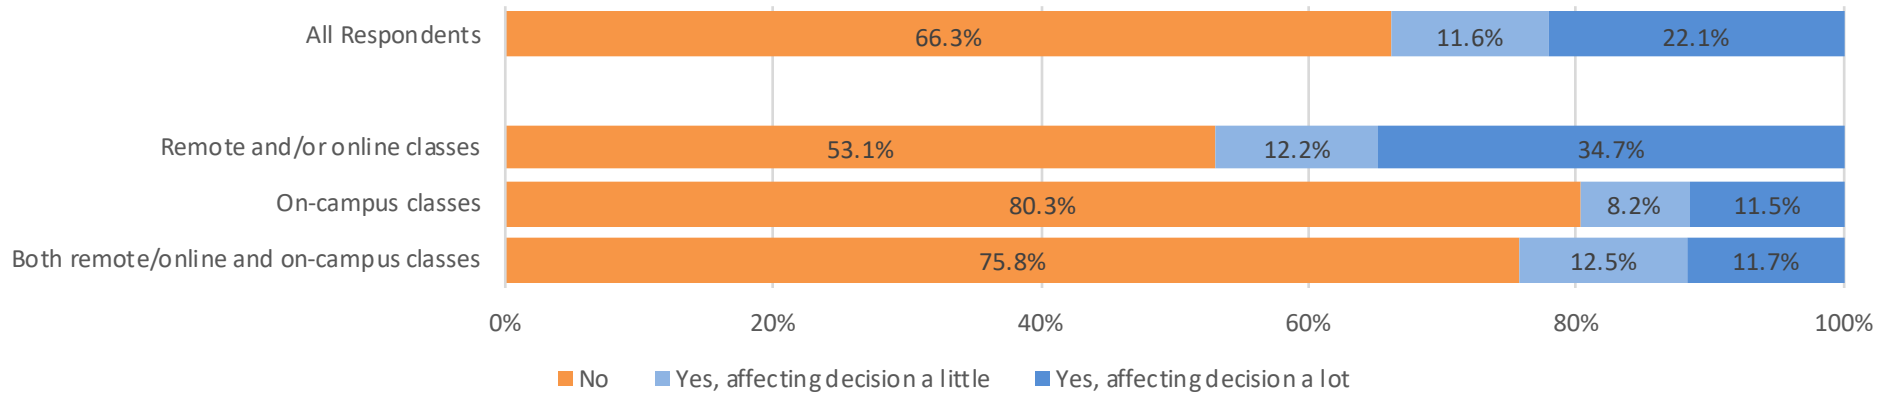

Total Responses: 1,621

What kinds of classes are you taking this semester at GCC?

Response	Number	Percent
Remote and/or online classes	732	45.2%
On-campus classes	286	17.6%
Both remote/online and on-campus classes	602	37.1%
No response	1	0.1%
Total	1,621	100.0%

Are you taking credit classes or noncredit classes this semester?

Response	Number	Percent
Credit classes	1,466	90.4%
Noncredit classes	94	5.8%
Both credit and noncredit classes	57	3.5%
No response	4	0.2%
Total	1,621	100.0%

Is GCC's COVID-19 vaccination requirement affecting your decision whether to take online and/or remote classes at GCC?

	All Respondents		Respondents Taking Remote / Online Classes Only		Respondents Taking On-Campus Classes Only		Respondents Taking Both	
No	1066	66.3%	388	53.1%	224	80.3%	454	75.8%
Yes, affecting decision a little	187	11.6%	89	12.2%	23	8.2%	75	12.5%
Yes, affecting decision a lot	356	22.1%	254	34.7%	32	11.5%	70	11.7%

Is GCC's COVID-19 vaccination requirement affecting your decision whether to take online and/or remote classes at GCC?