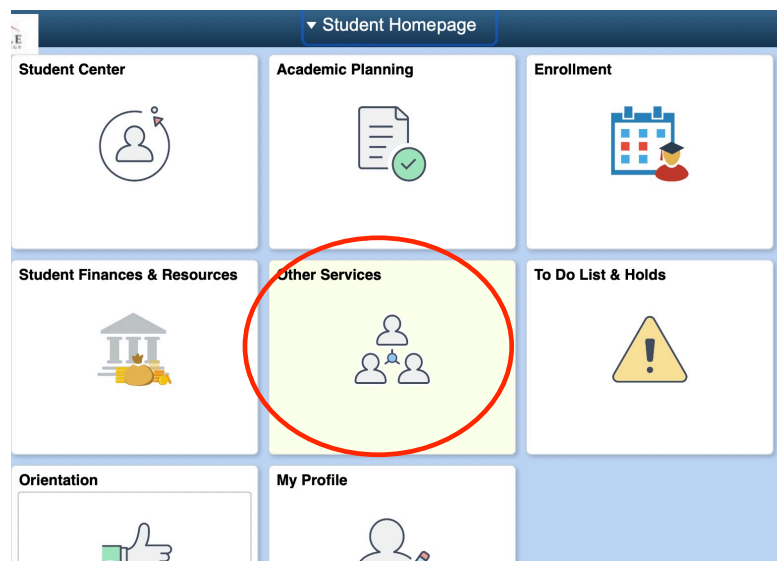

# Credit ESL Self Placement Survey (SPS)

- Step 1:  
Go to [www.glendale.edu](http://www.glendale.edu) and  
**Login to MyGCC**

- Step 2:  
From your Student  
Homepage, click on  
**“Other Services”**

- Step 3: From Other Services, click on  
**“my Credit ESL SPS”**