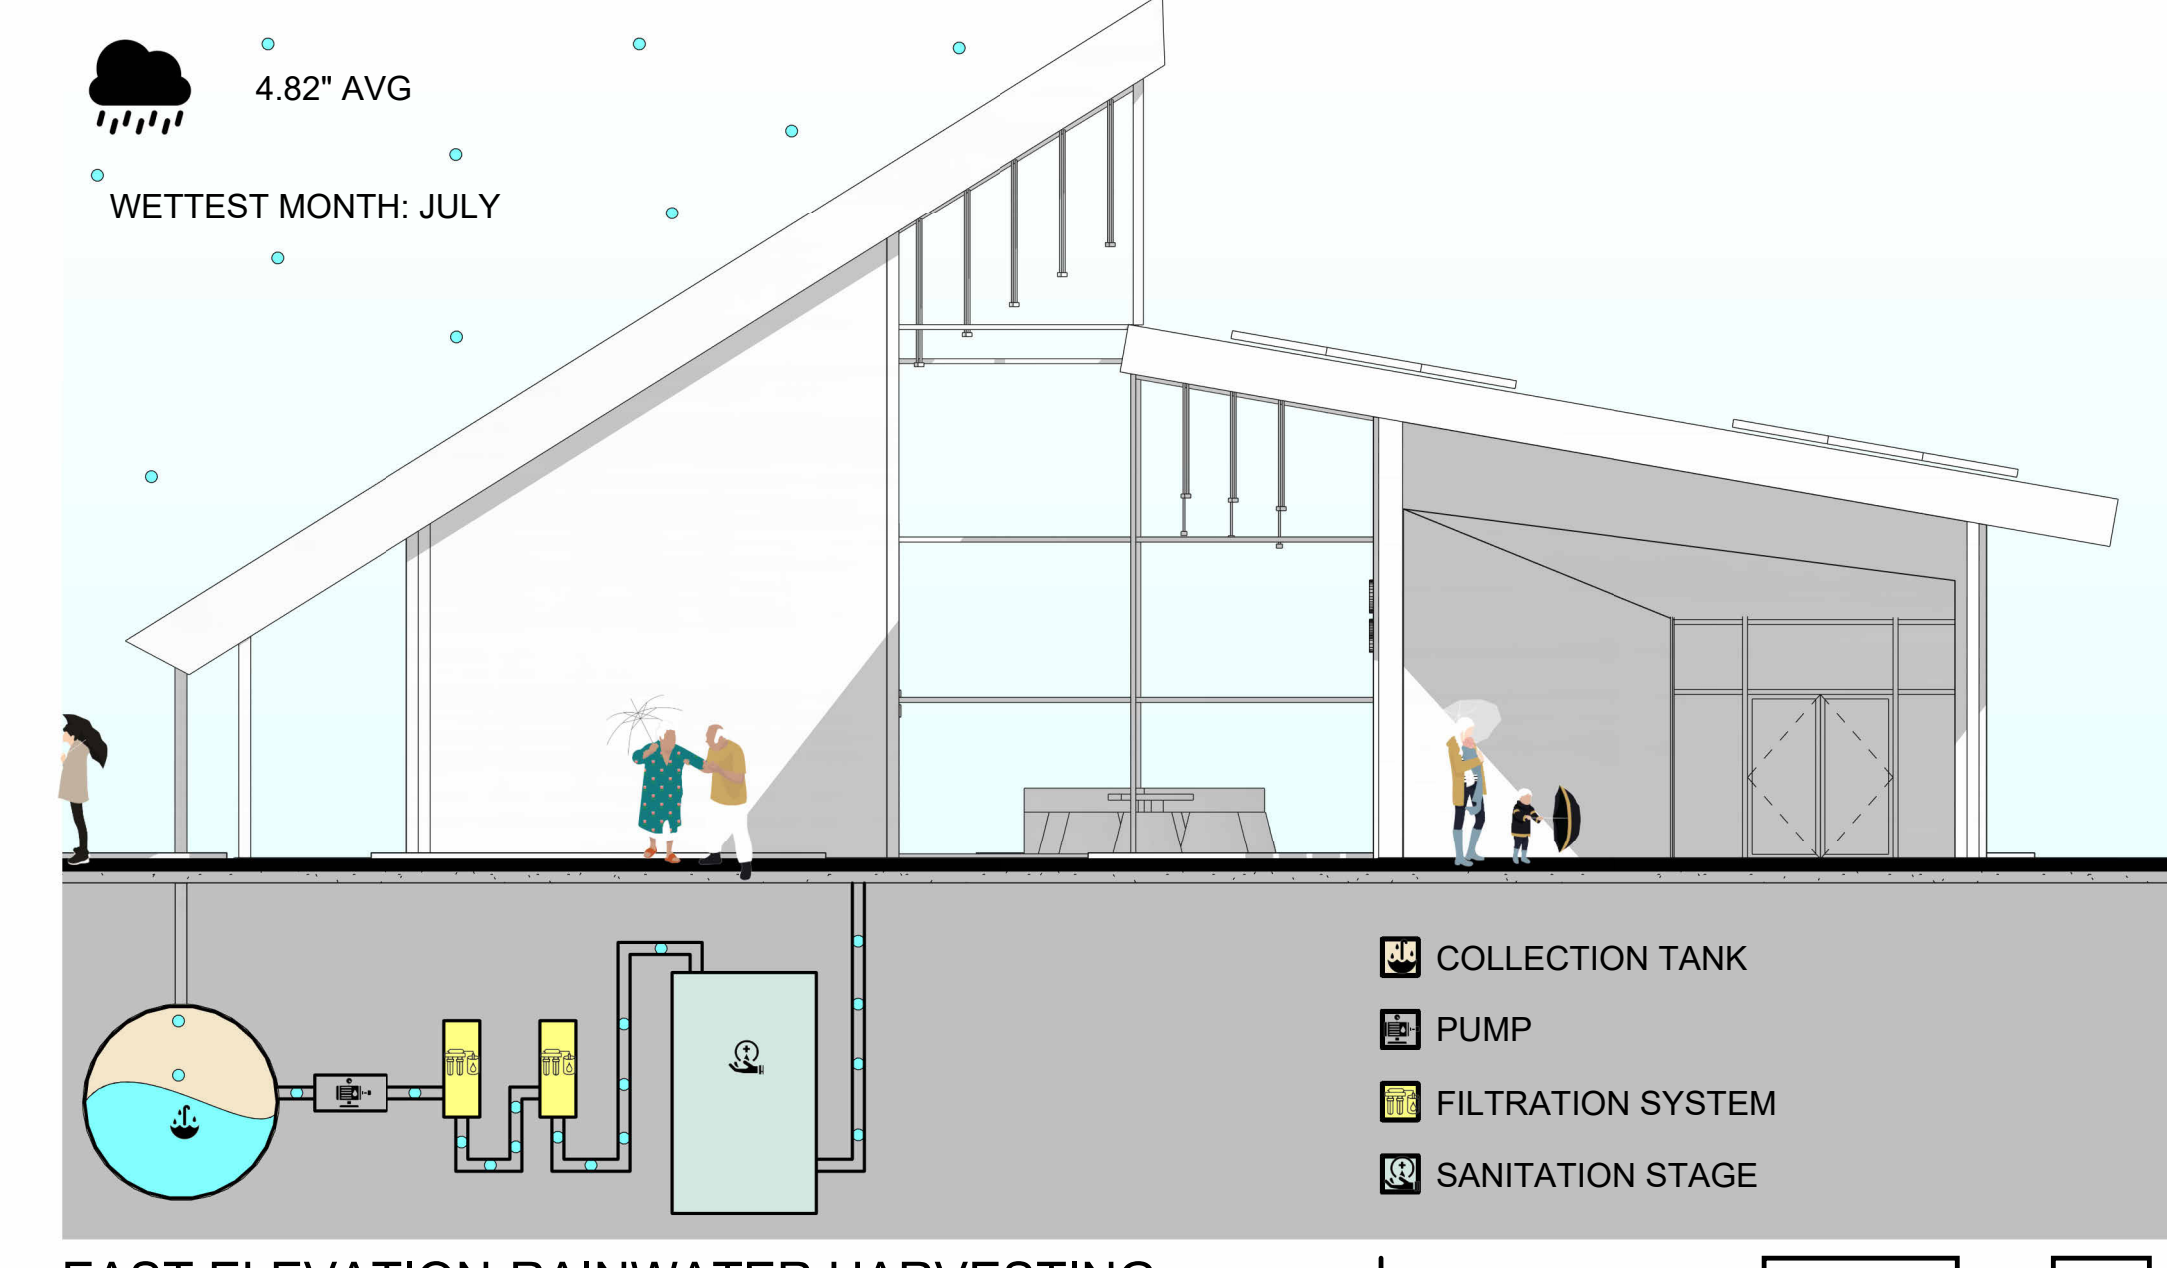

EAST ELEVATION-RAINWATER HARVESTING