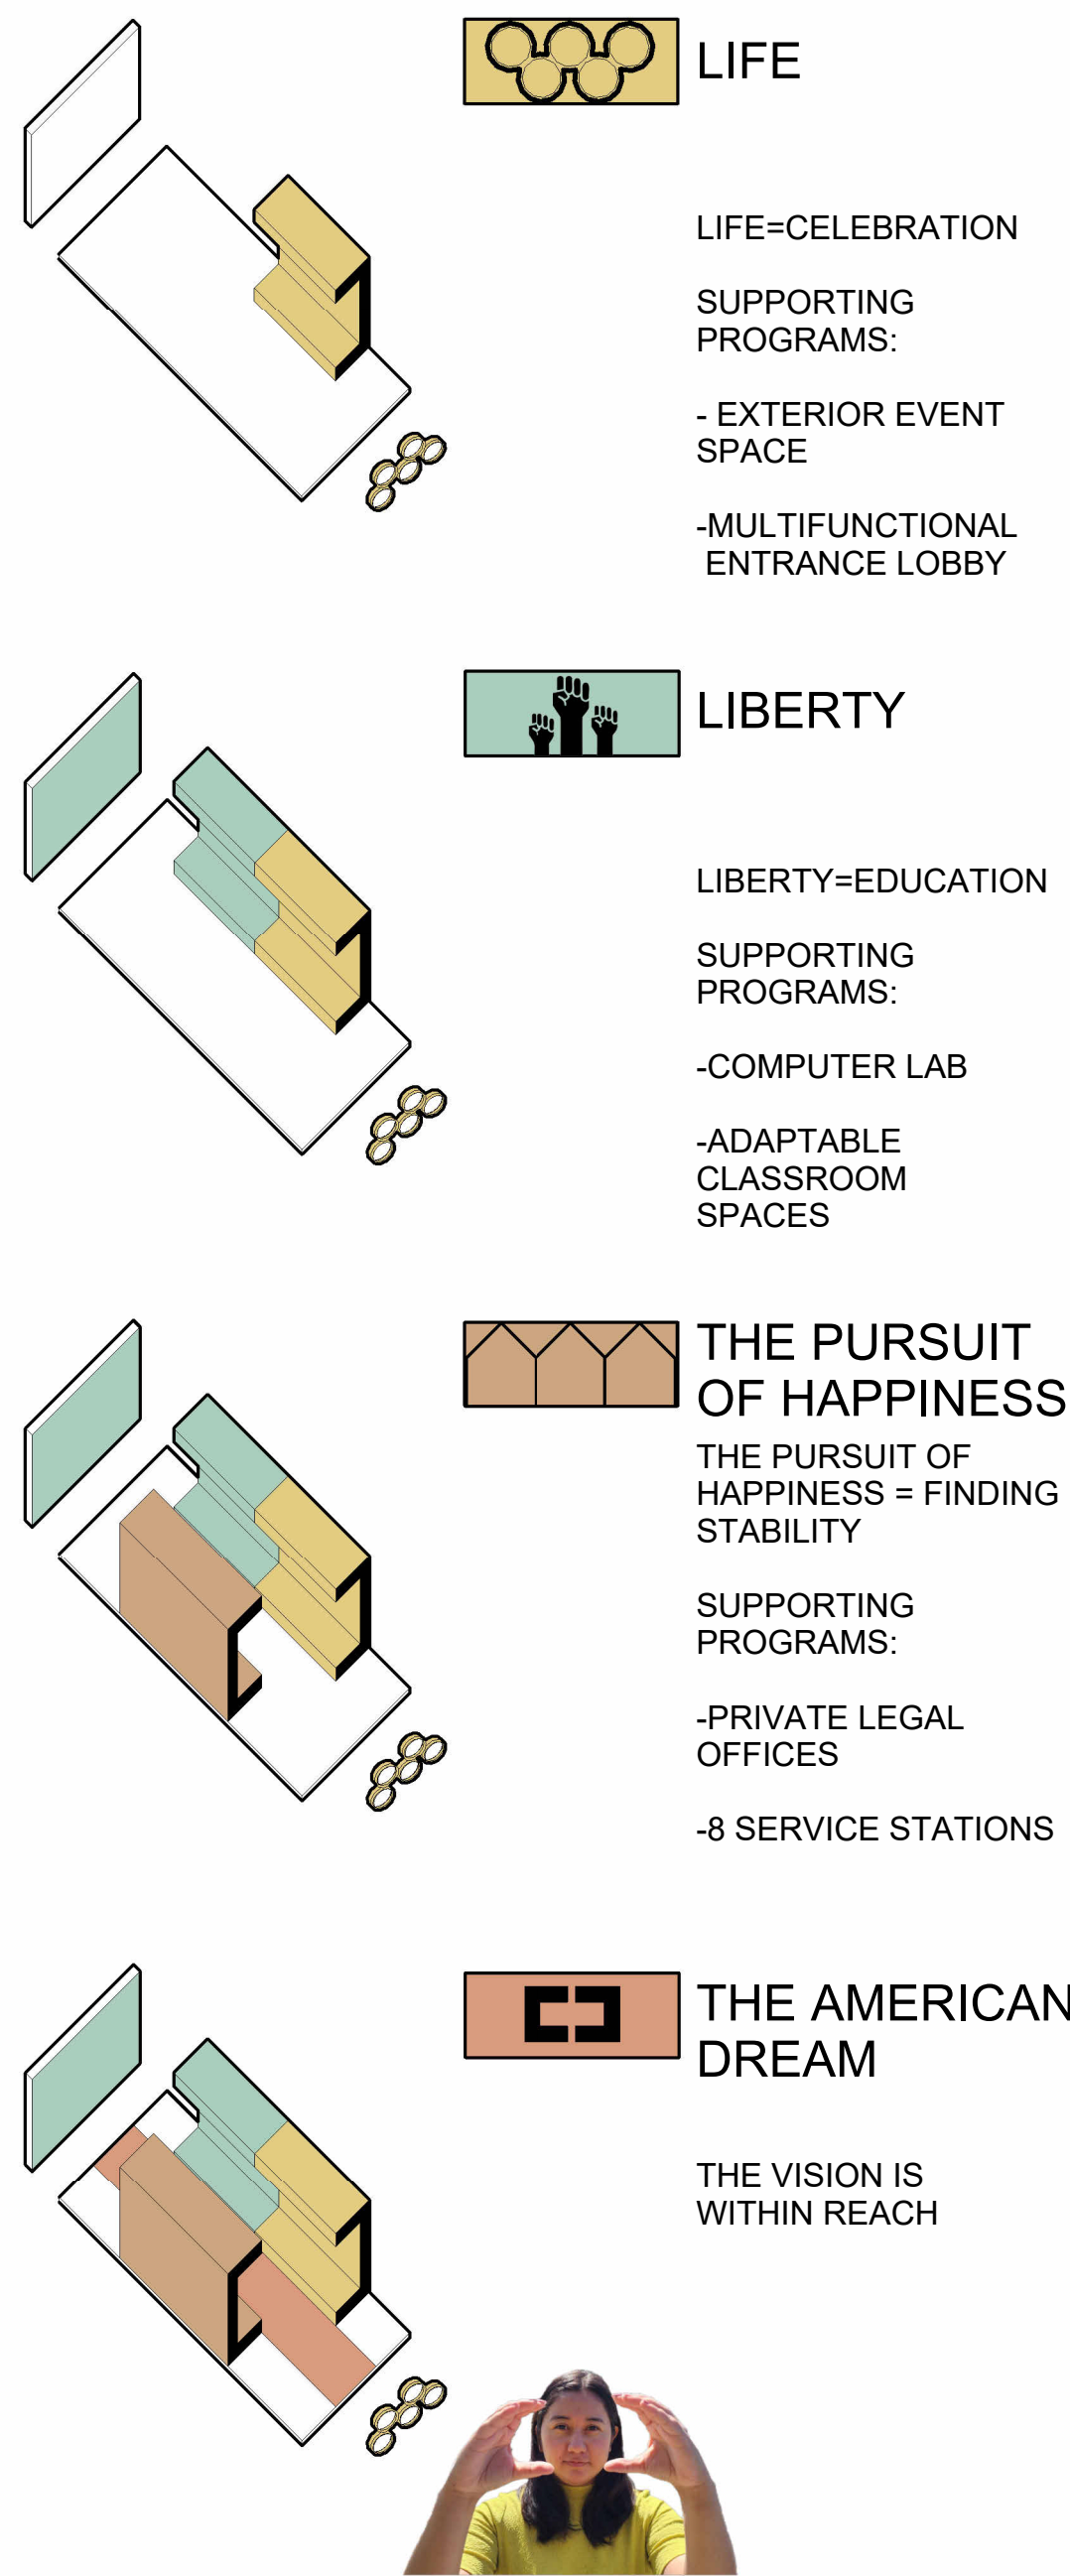

CONCEPT DIAGRAM

FRAMING PROGRAMS