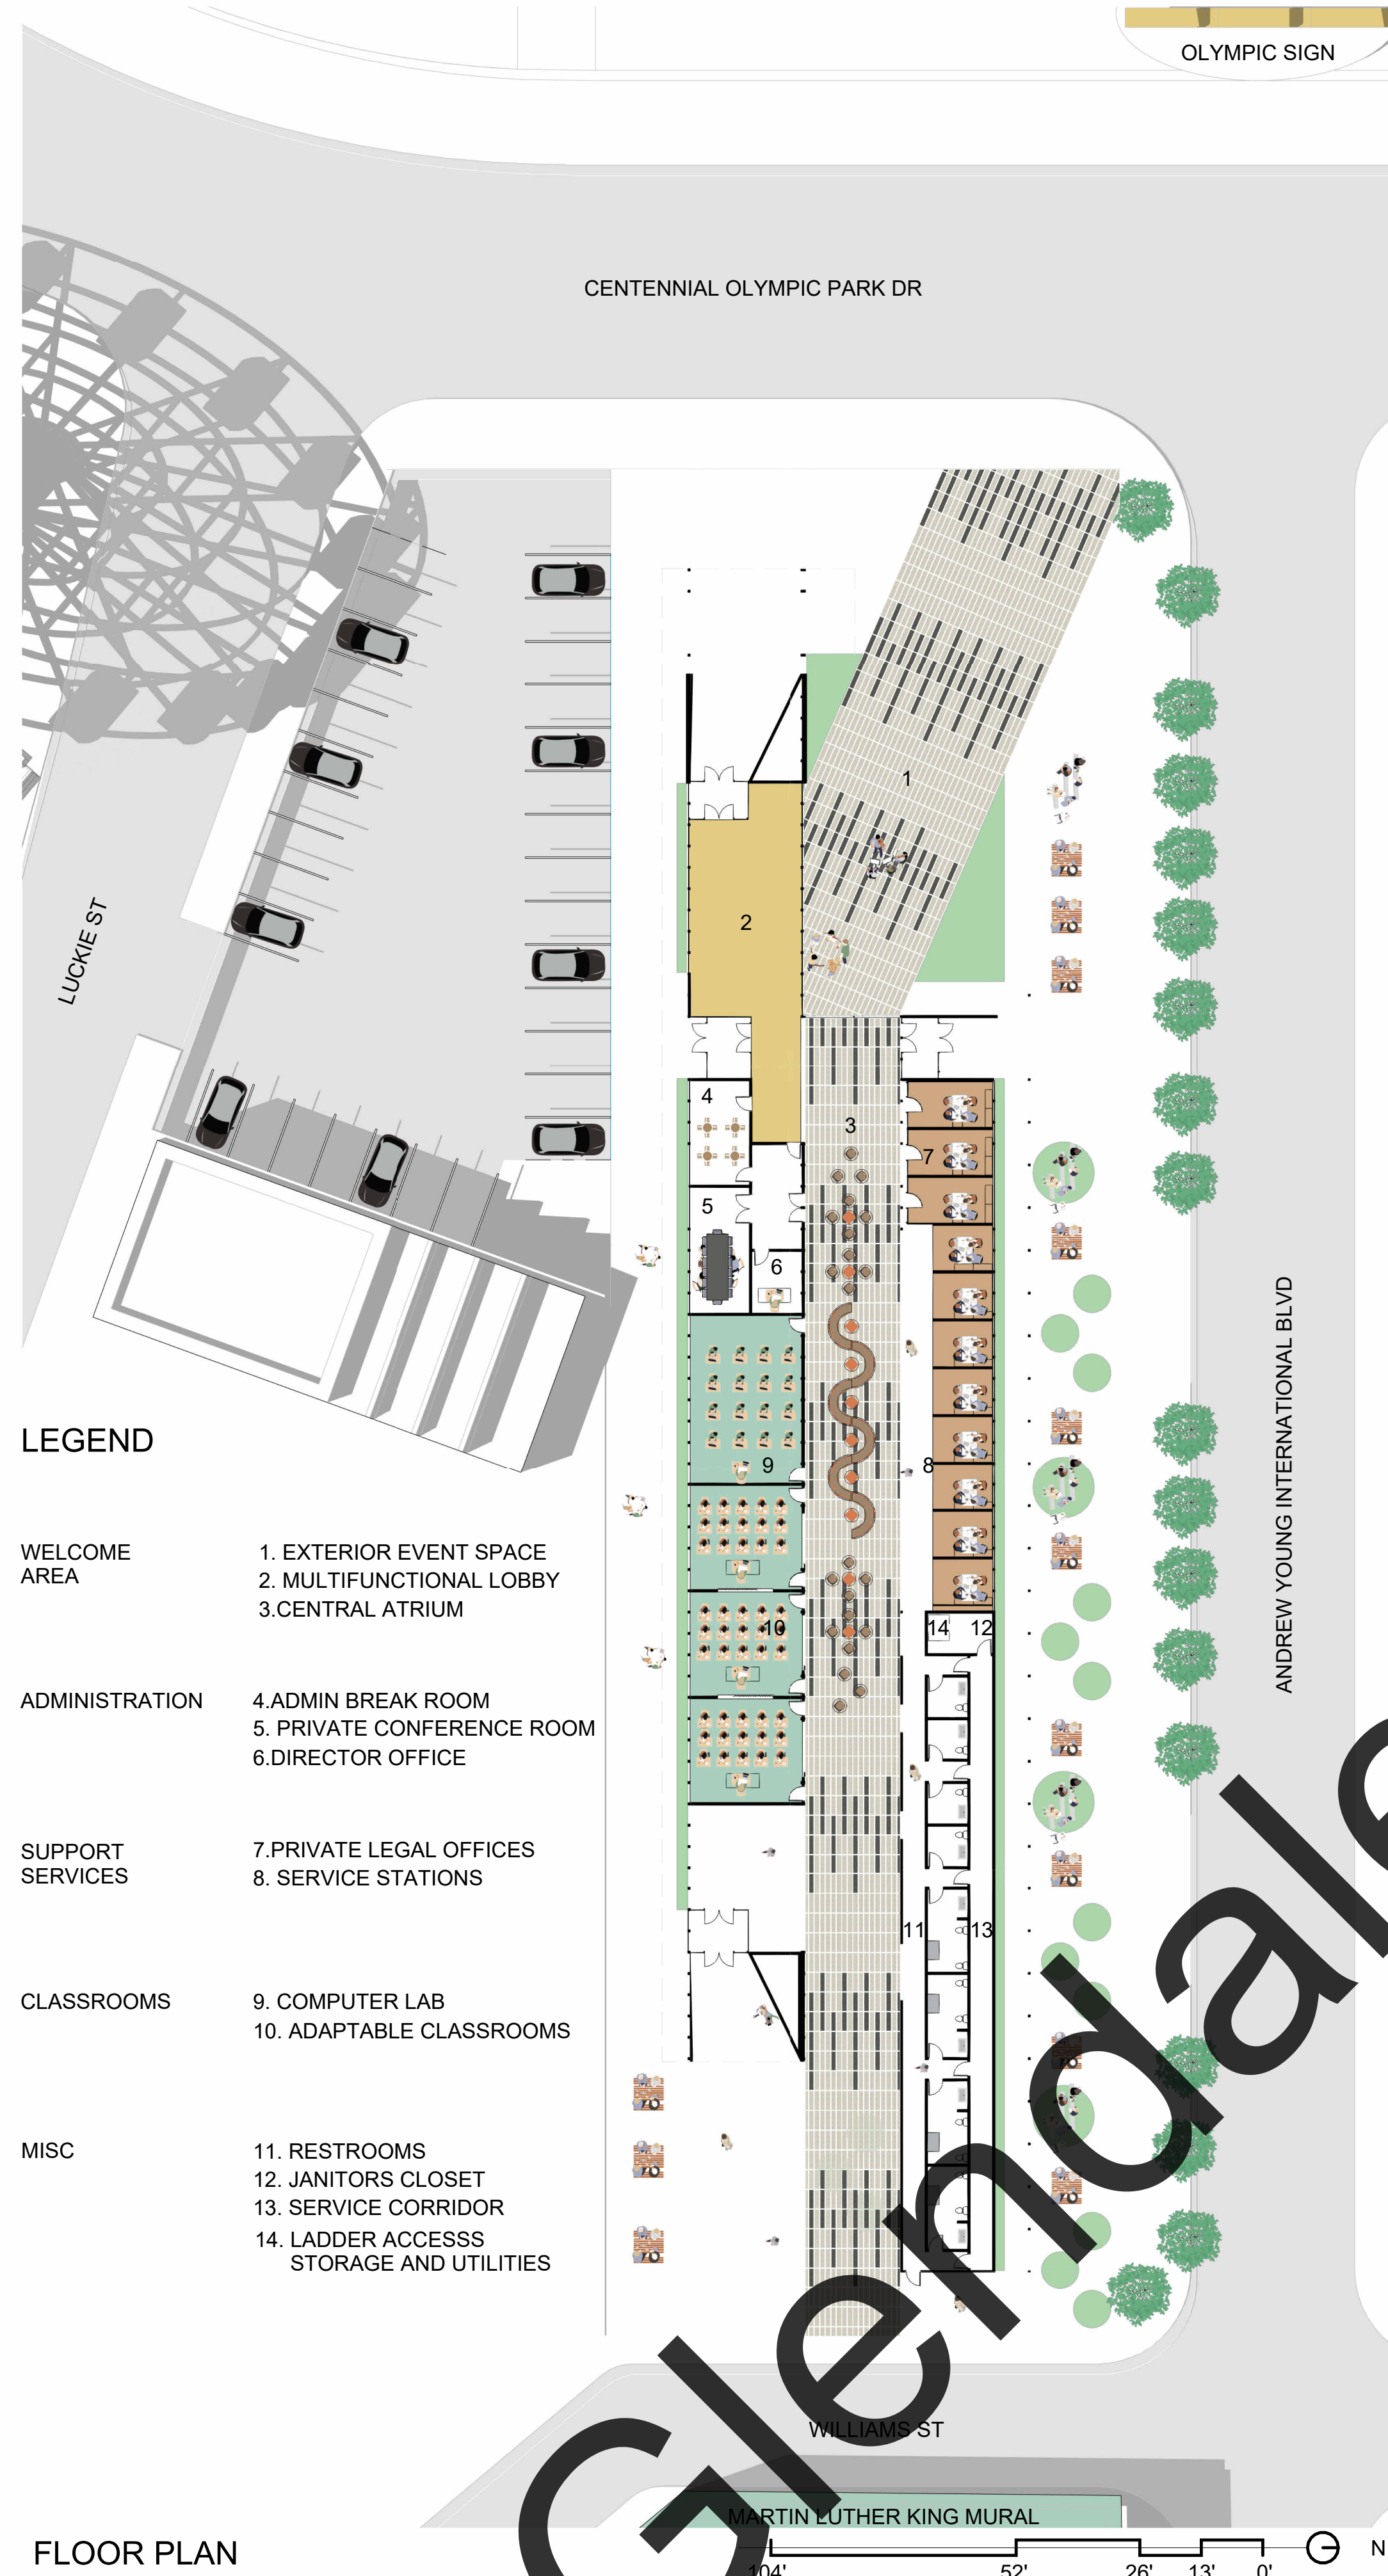

CONCEPT DIAGRAM

FRAMING PROGRAMS