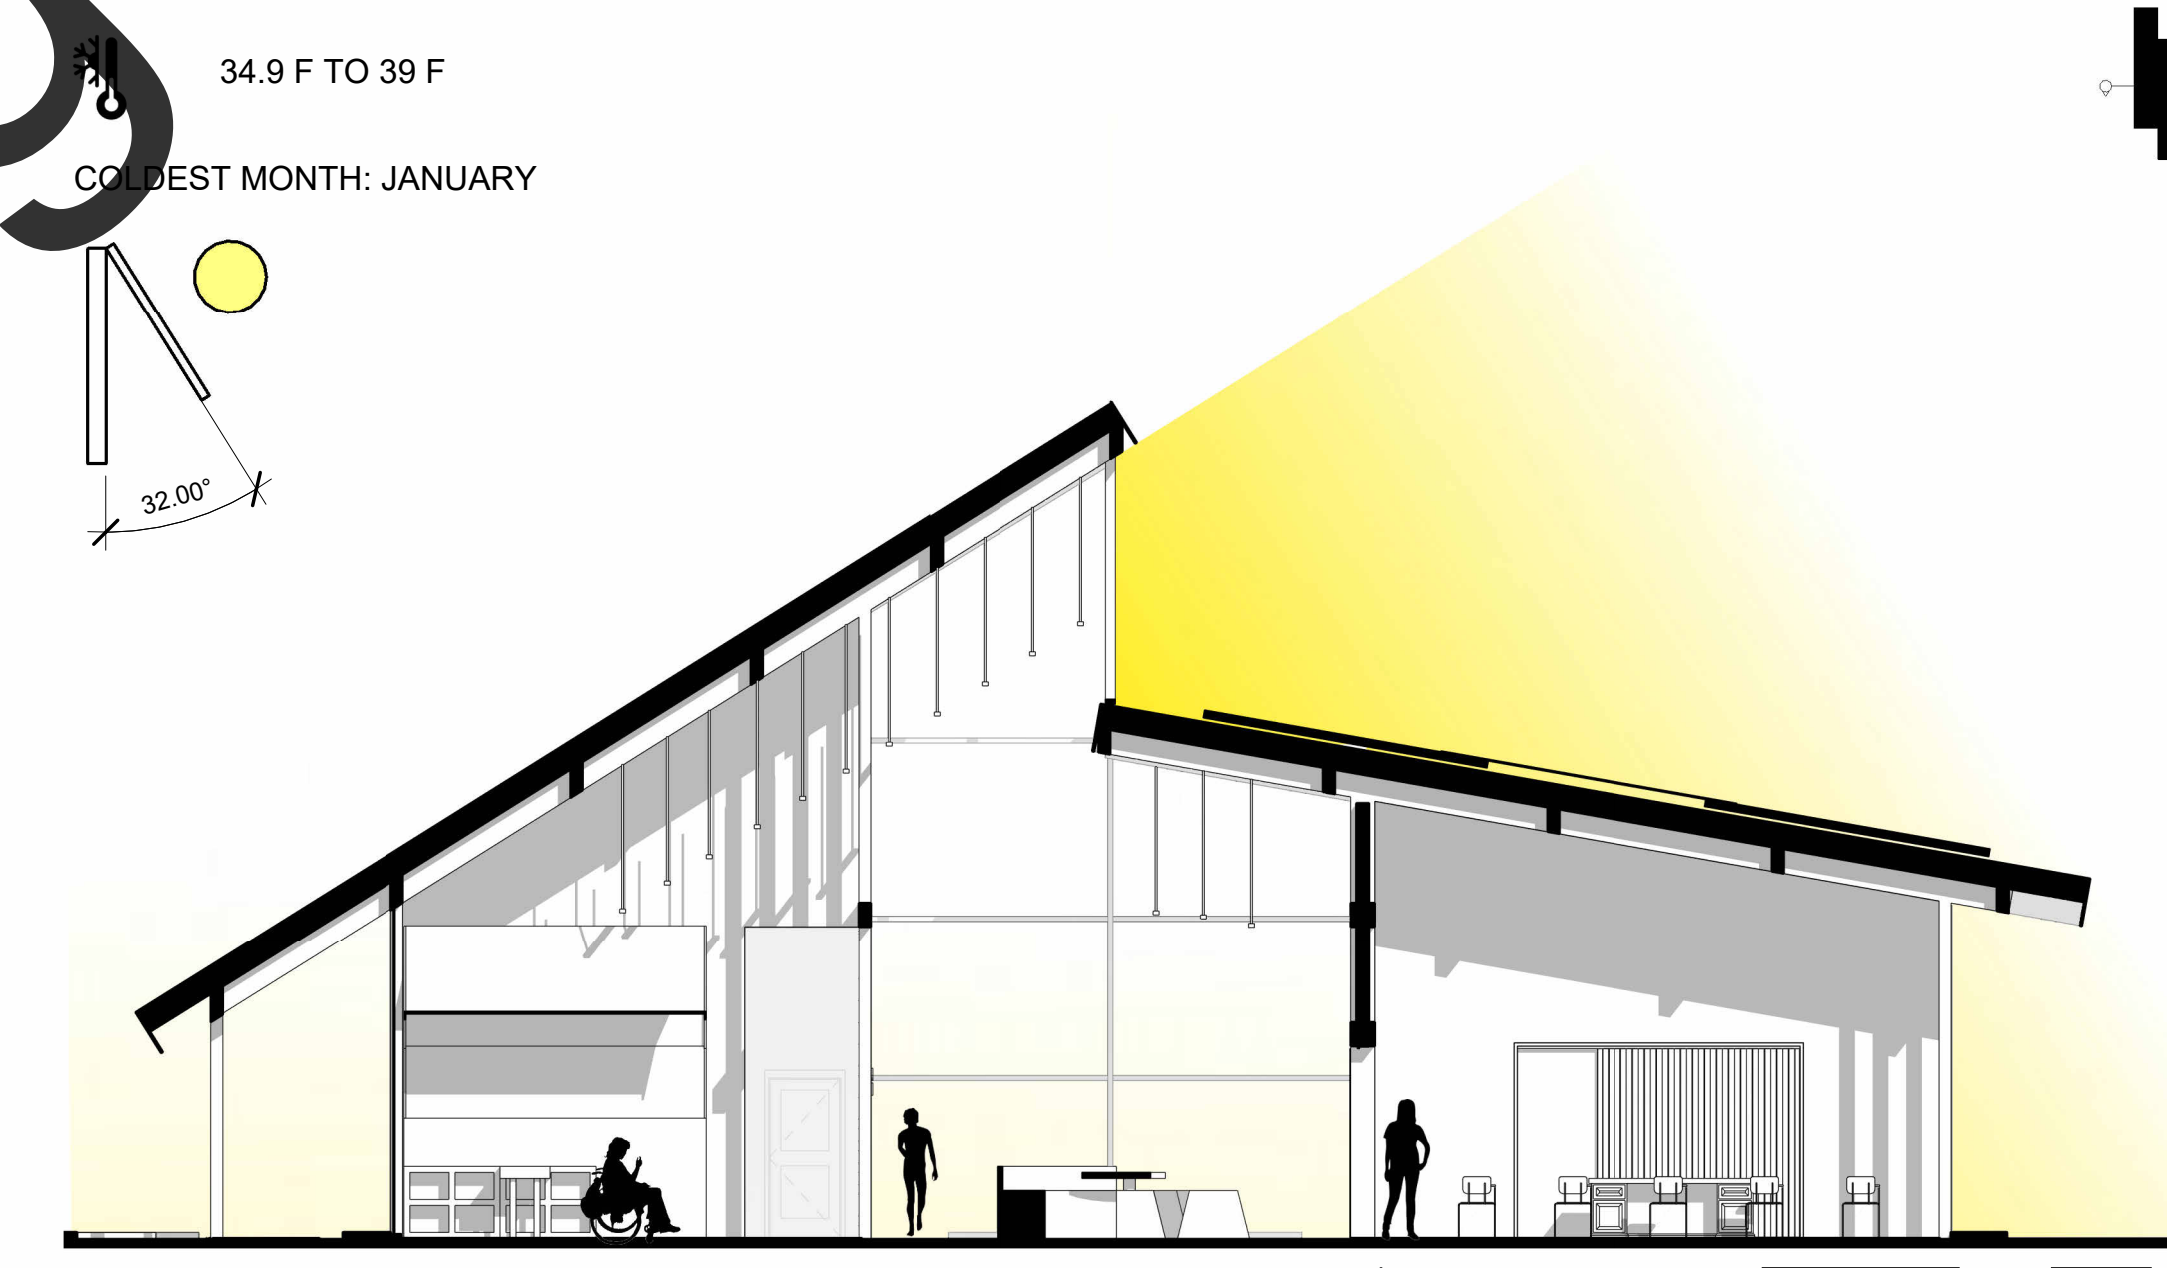

HEATING IN WINTER- TRANSVERSE SECTION